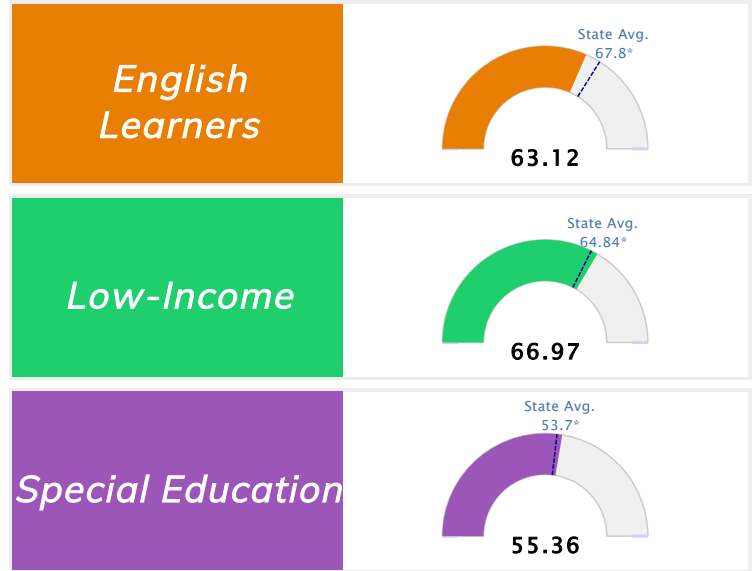

ELA % Tested	Math % Tested		ELA % Tested	Math % Tested
All Students	99.64%	100.00%			
Black / African American	100.00%	100.00%	English Learners	100.00%	100.00%
Hispanic / Latino	100.00%	100.00%	Economically Disadvantaged	99.46%	100.00%
White	99.07%	100.00%	Students with Disabilities	100.00%	100.00%

Prepared by the Arkansas Department of Education: Division of Elementary and Secondary Education