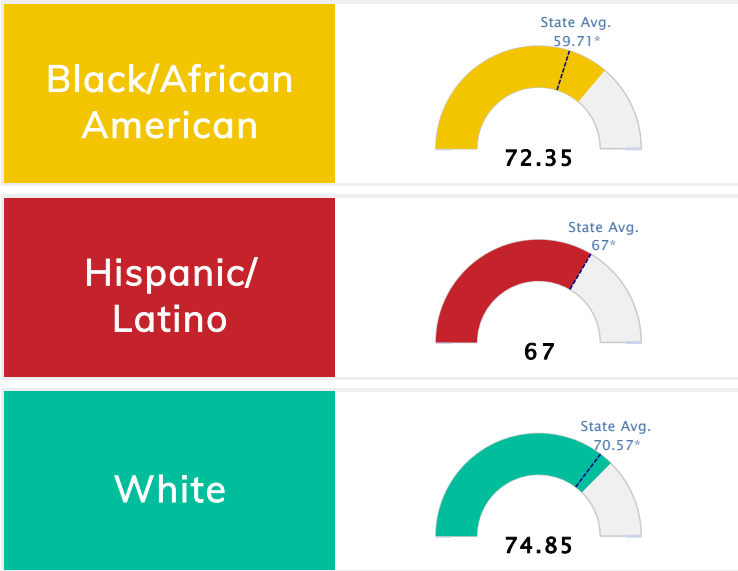

ELA % Tested	Math % Tested		ELA % Tested	Math % Tested
All Students	99.64%	100.00%			
Black / African American	100.00%	100.00%	English Learners	100.00%	100.00%
Hispanic / Latino	100.00%	100.00%	Economically Disadvantaged	99.46%	100.00%
White	99.07%	100.00%	Students with Disabilities	100.00%	100.00%

Prepared by the Arkansas Department of Education: Division of Elementary and Secondary Education