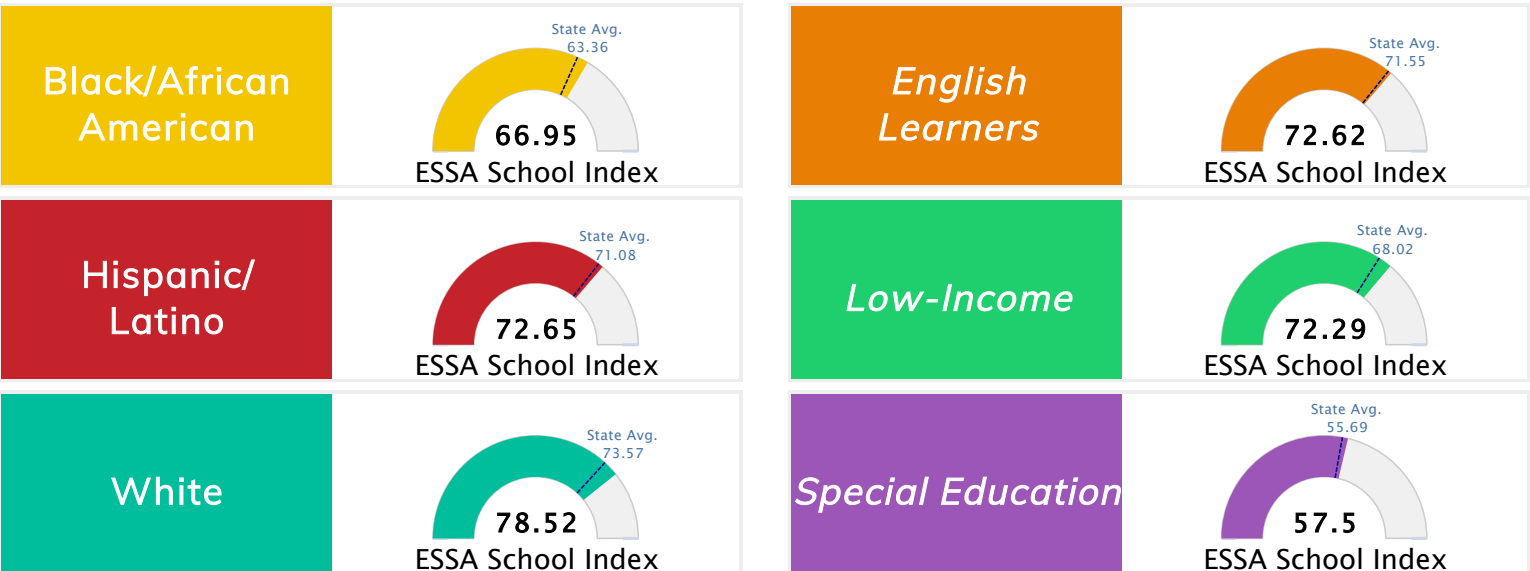

Note: Full color represents score

Prepared by the Arkansas Department of Education