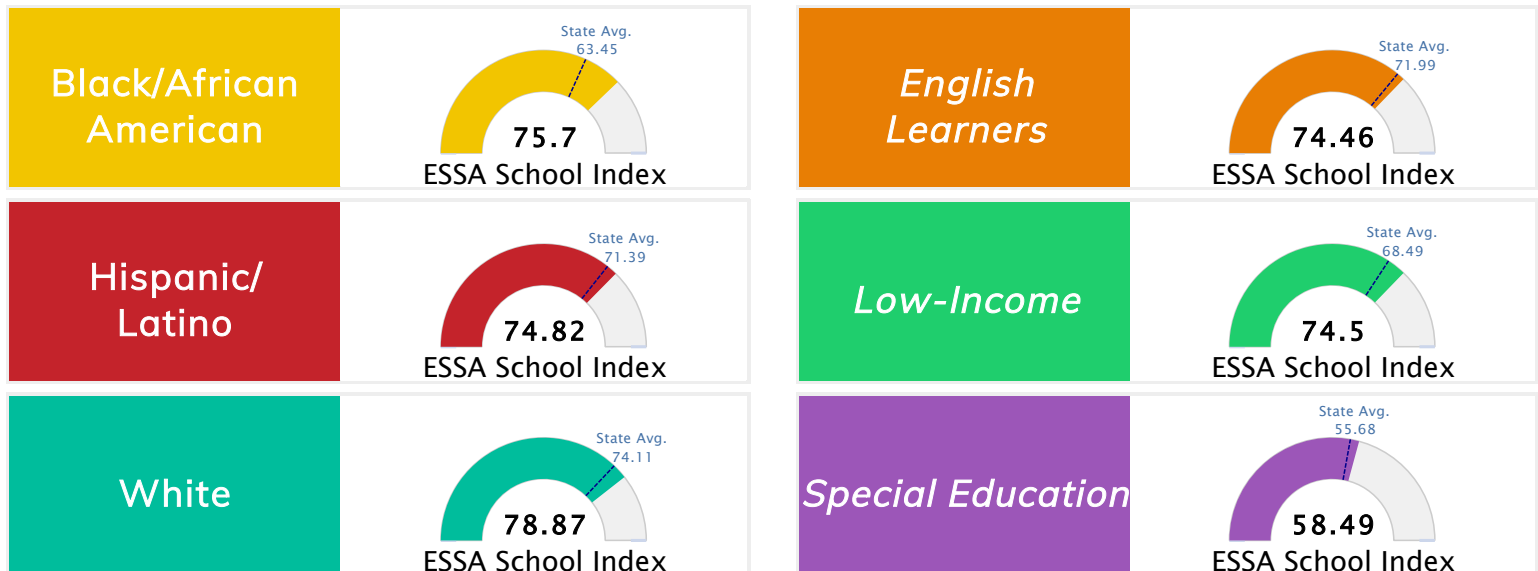

Note: Full color represents score

Prepared by the Arkansas Department of Education