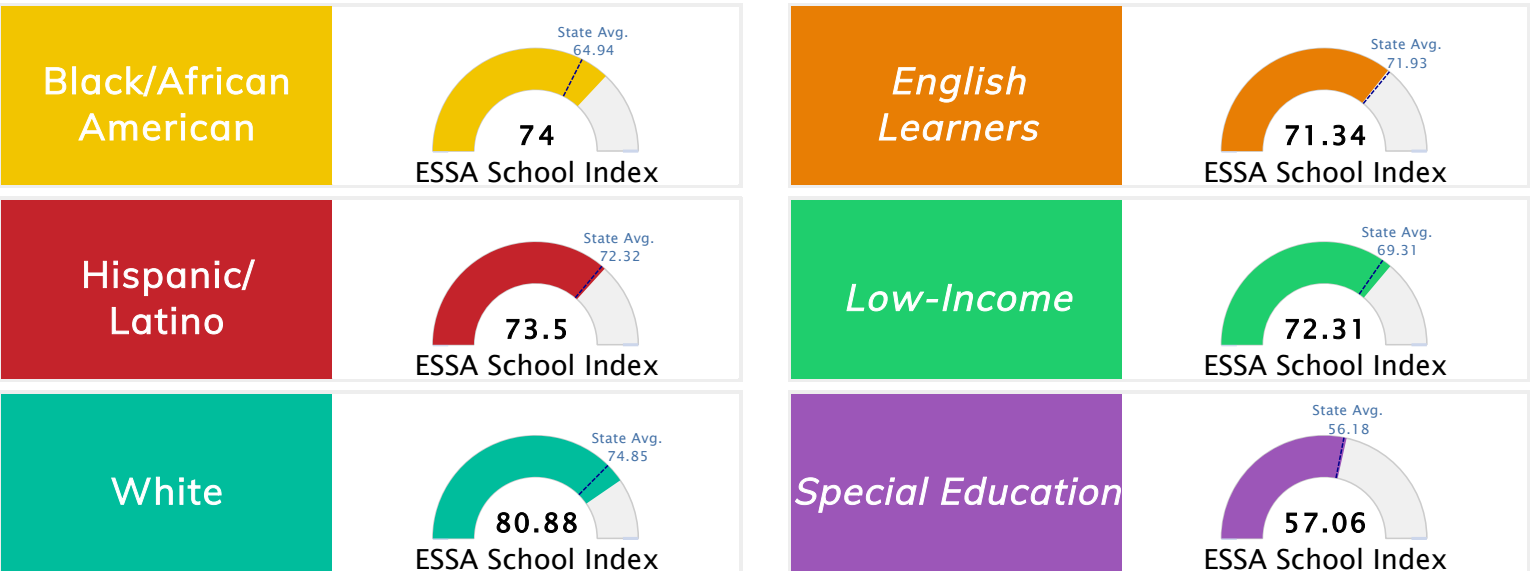

Note: Full color represents score

Prepared by the Arkansas Department of Education