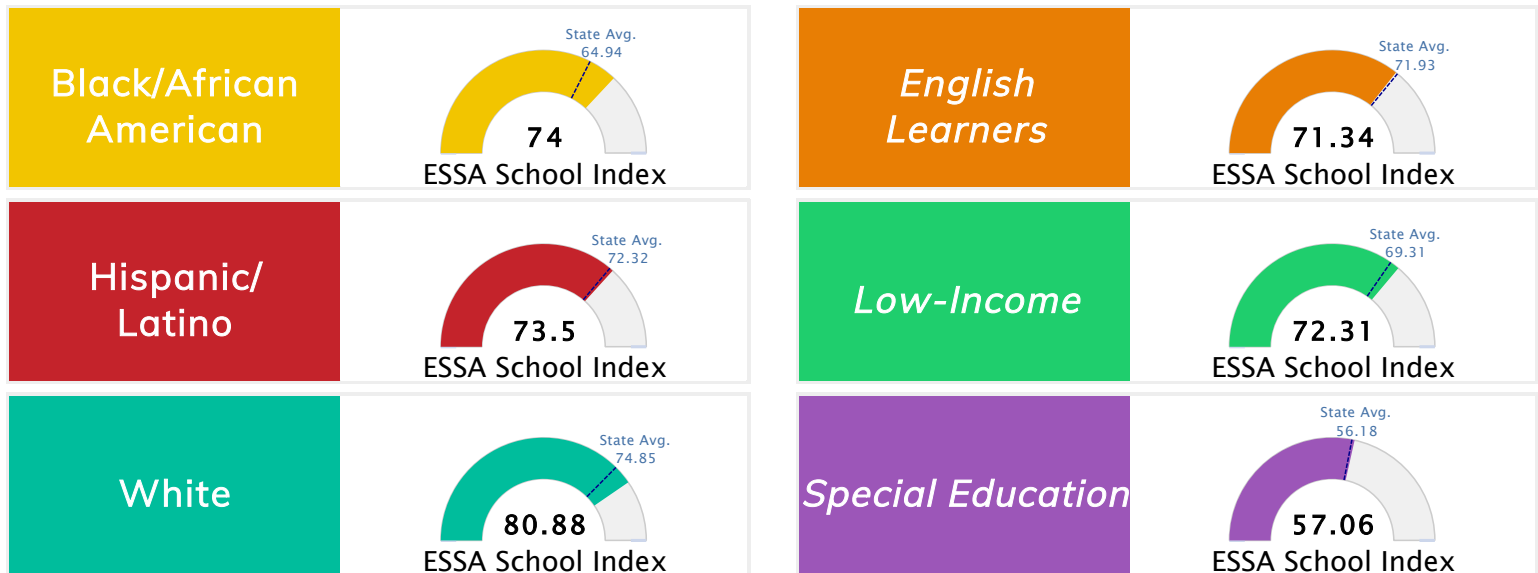

Note: Full color represents score

Prepared by the Arkansas Department of Education