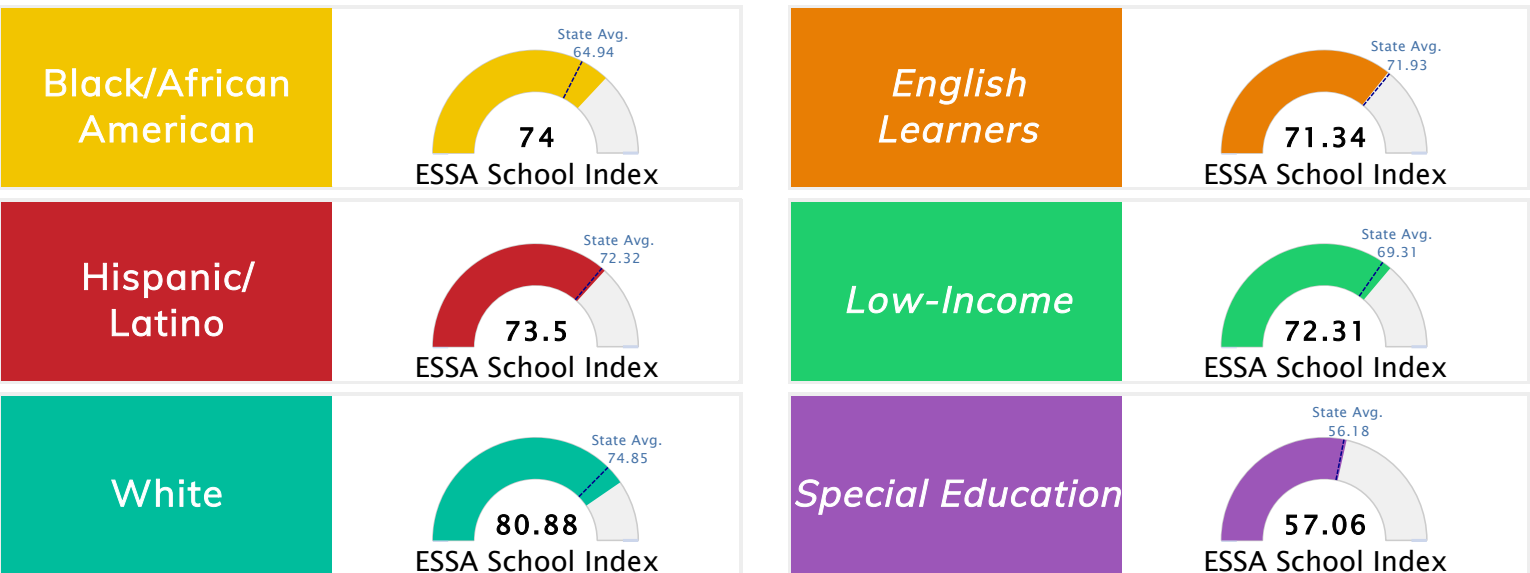

Note: Full color represents score

Prepared by the Arkansas Department of Education