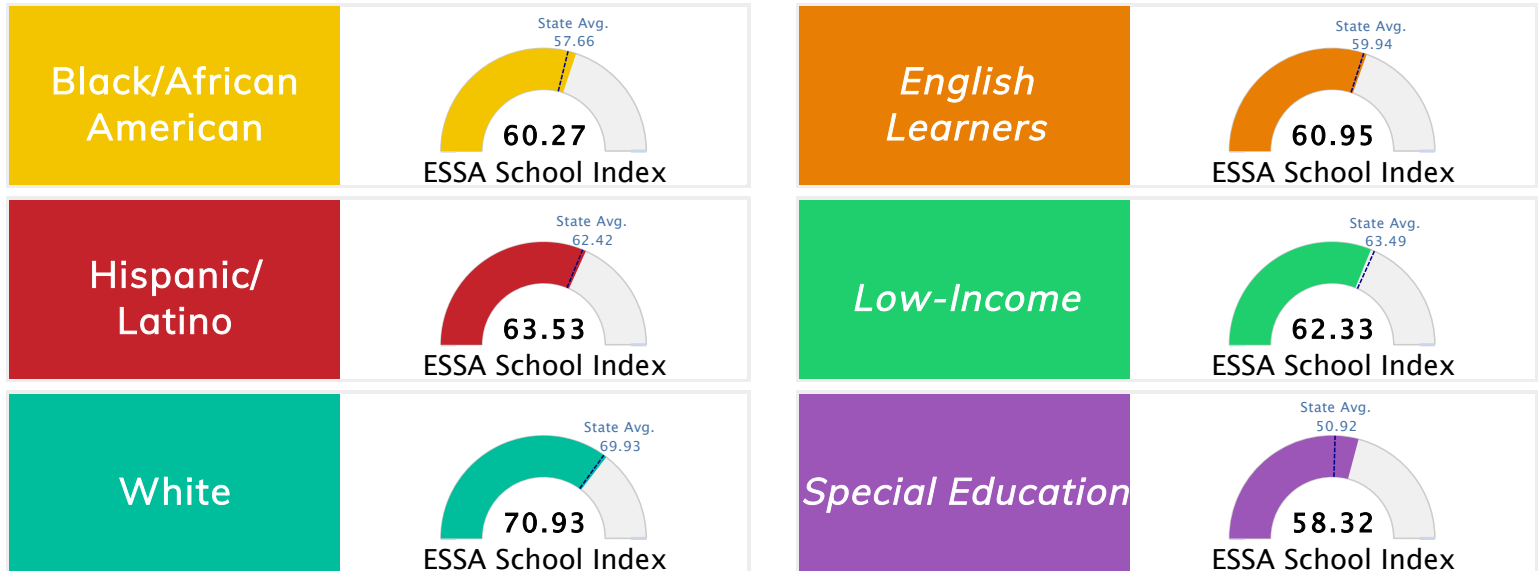

Note: Full color represents score

Prepared by the Arkansas Department of Education