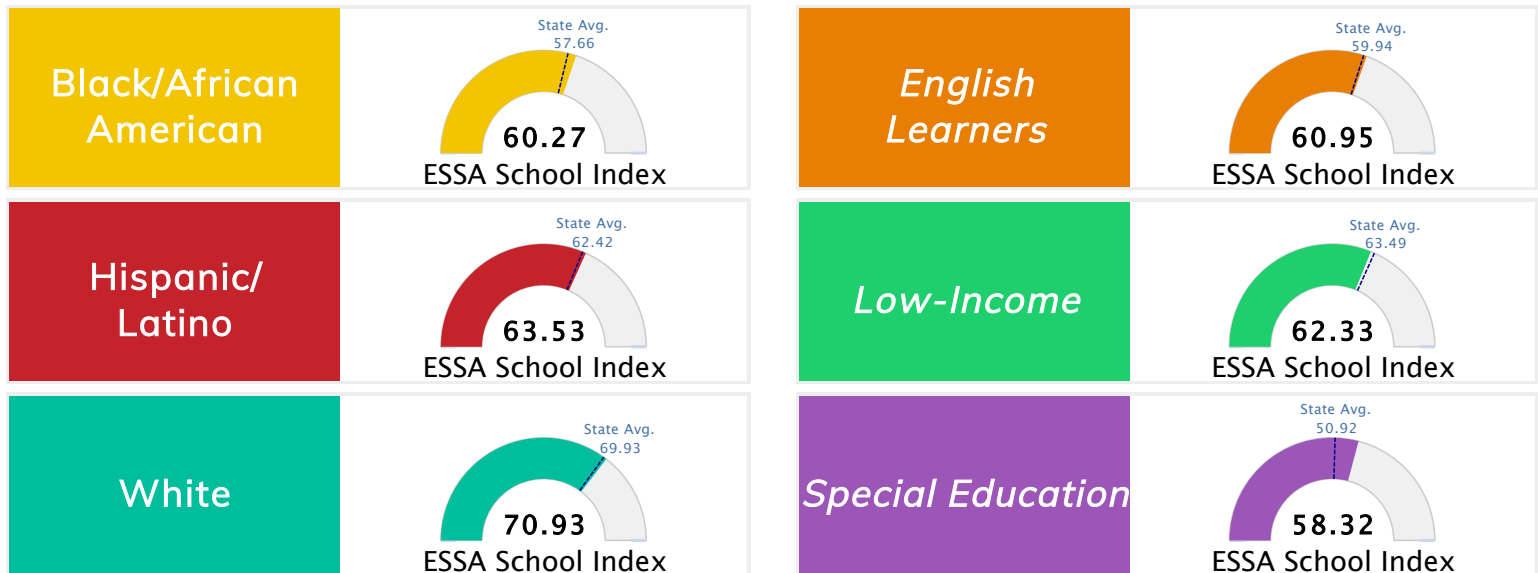

Note: Full color represents score

Prepared by the Arkansas Department of Education