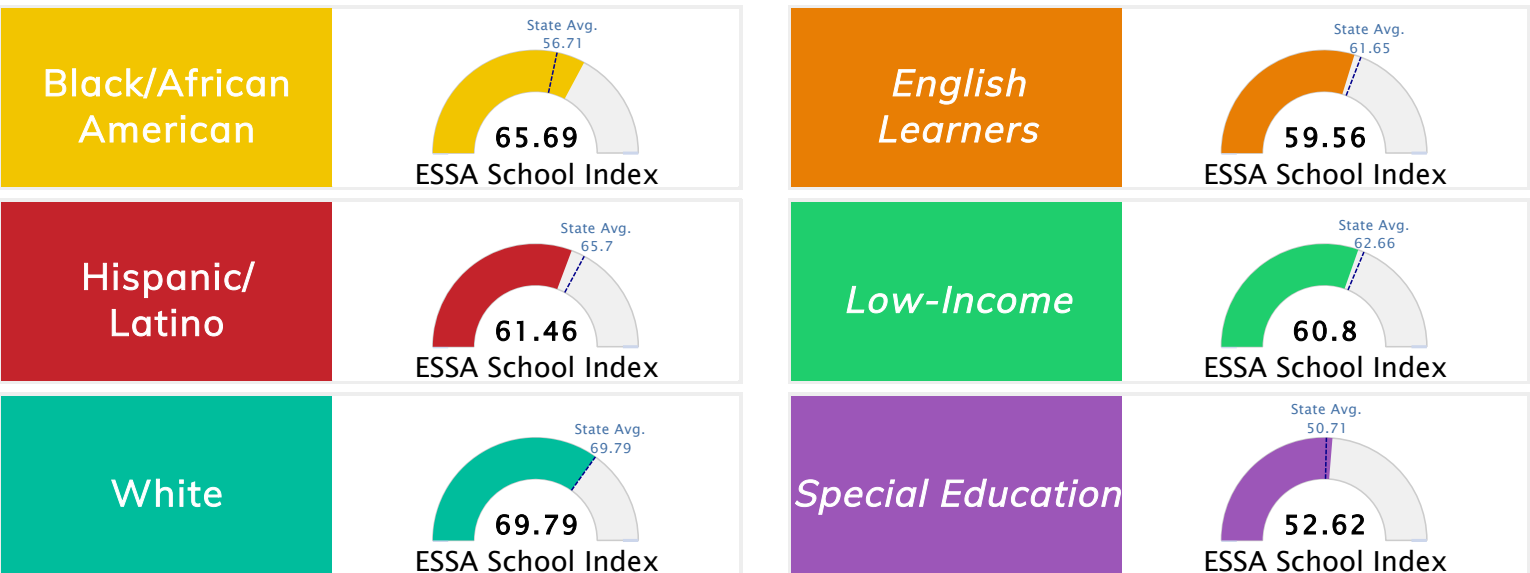

Note: Full color represents score

Prepared by the Arkansas Department of Education