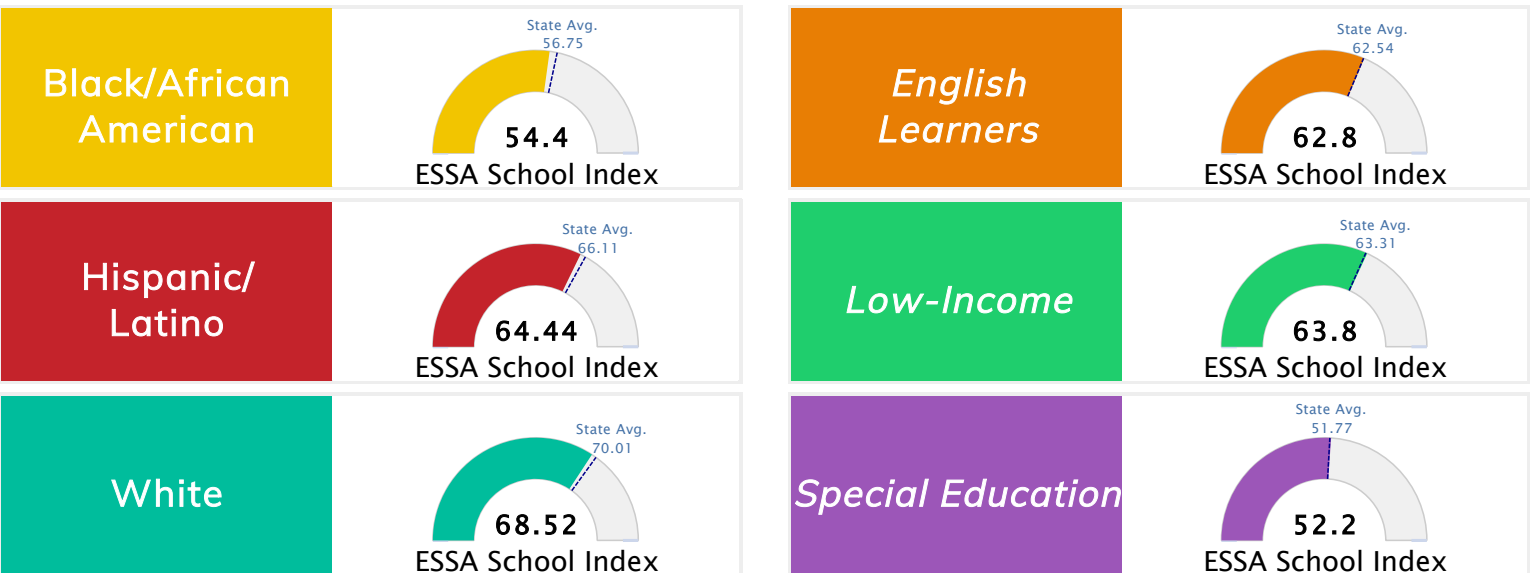

Note: Full color represents score

Prepared by the Arkansas Department of Education