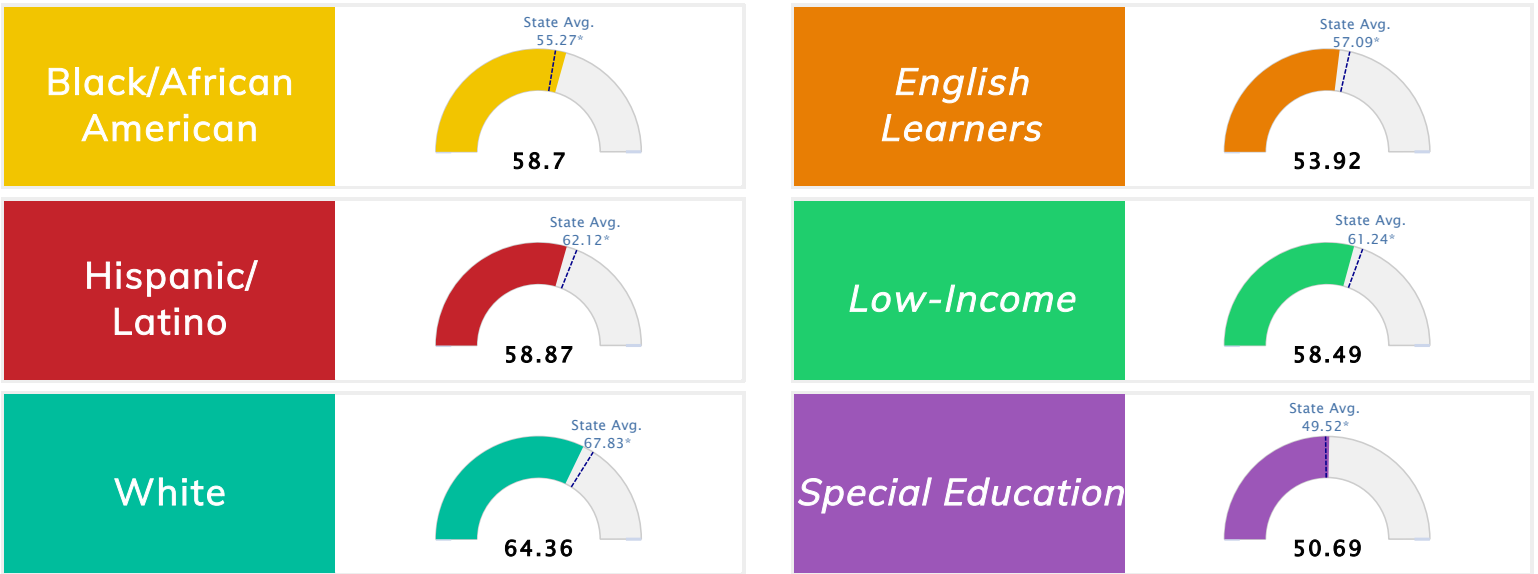

ELA % Tested	Math % Tested		ELA % Tested	Math % Tested
All Students	98.78%	99.46%			
Black / African American	100.00%	100.00%	English Learners	98.90%	99.34%
Hispanic / Latino	98.59%	99.20%	Economically Disadvantaged	99.21%	99.68%
White	96.61%	100.00%	Students with Disabilities	100.00%	100.00%

Prepared by the Arkansas Department of Education: Division of Elementary and Secondary Education