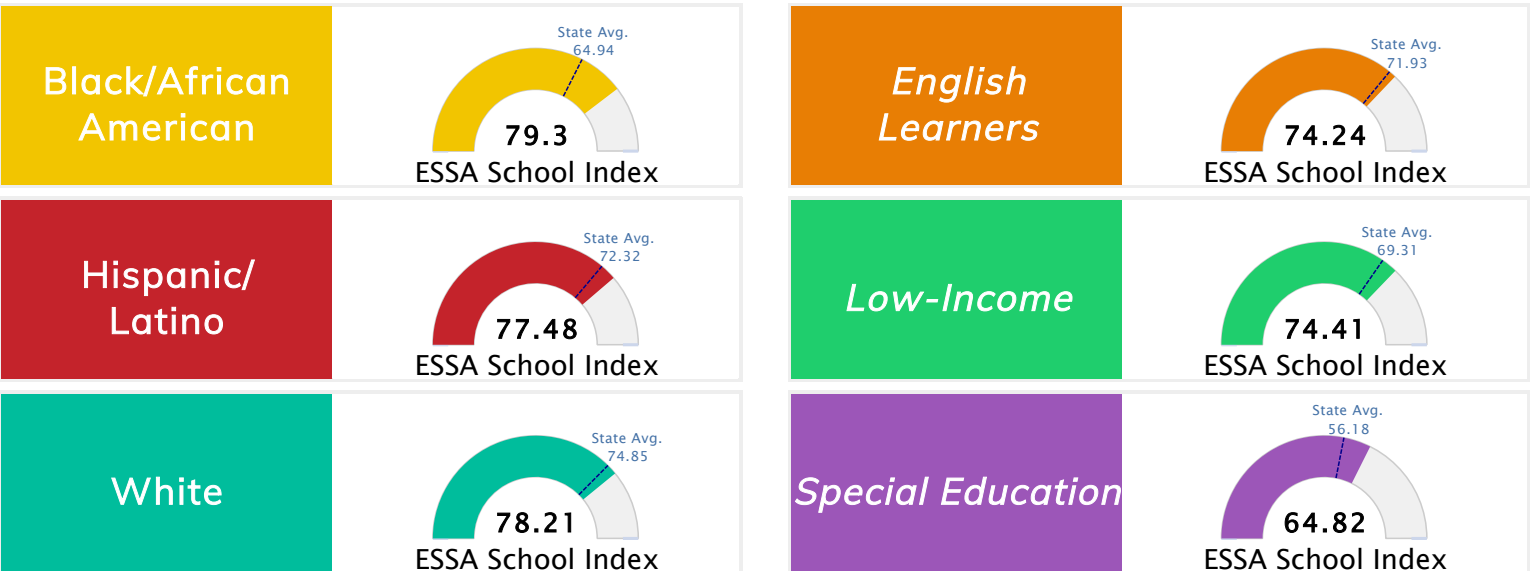

Note: Full color represents score

Prepared by the Arkansas Department of Education