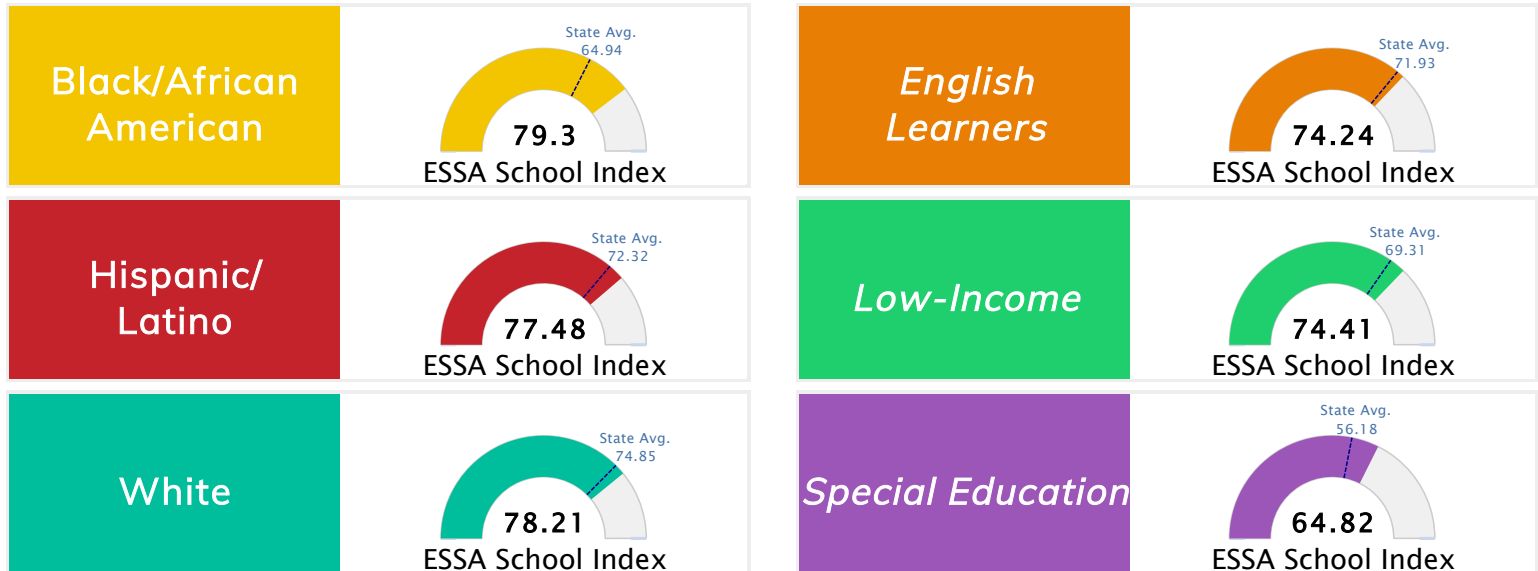

Note: Full color represents score

Prepared by the Arkansas Department of Education