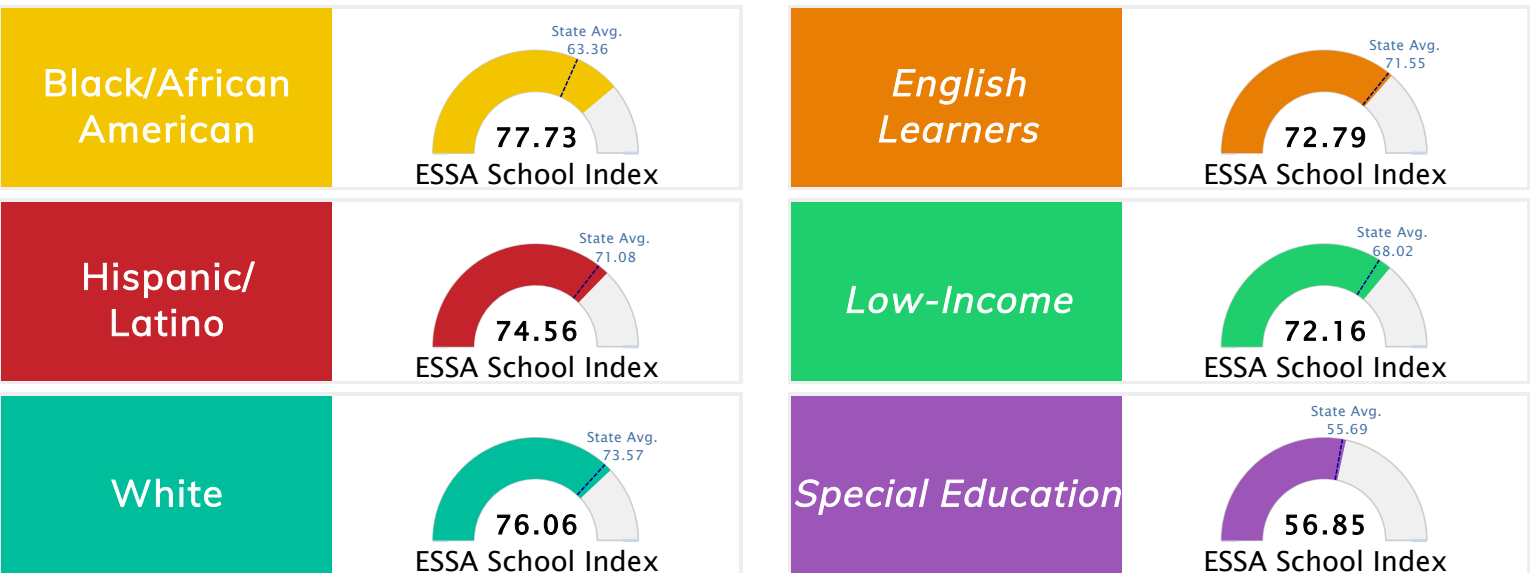

Note: Full color represents score

Prepared by the Arkansas Department of Education