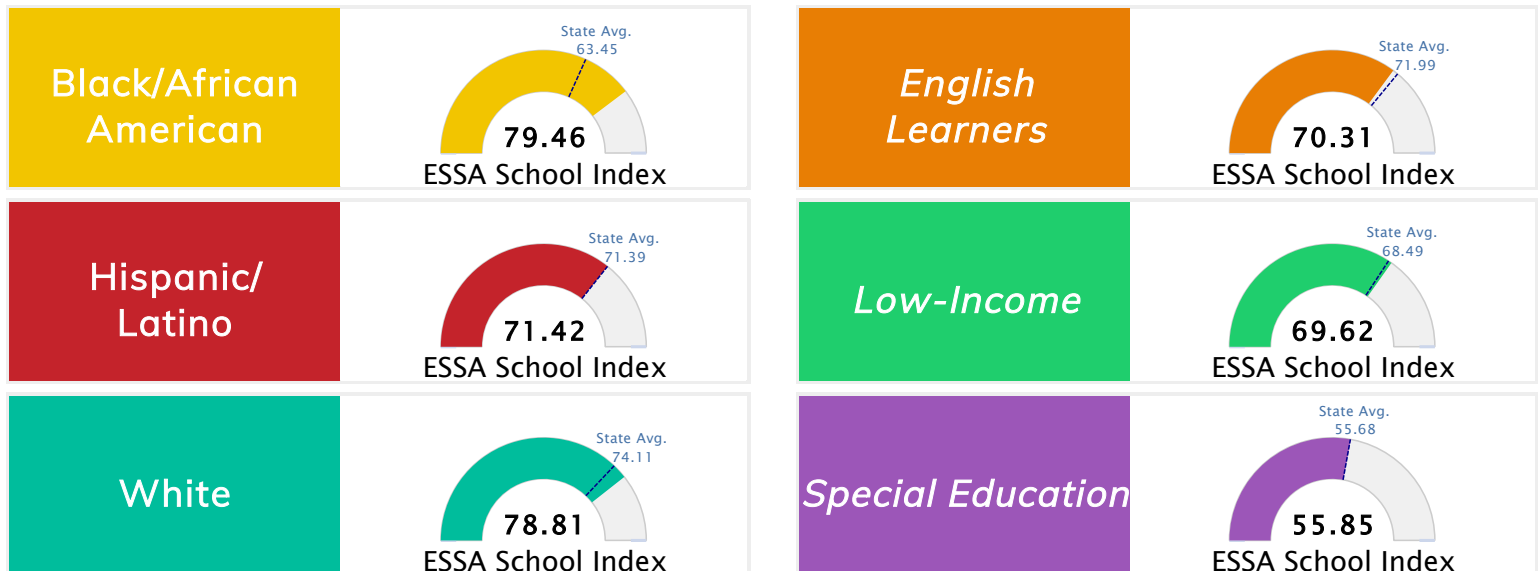

Note: Full color represents score

Prepared by the Arkansas Department of Education