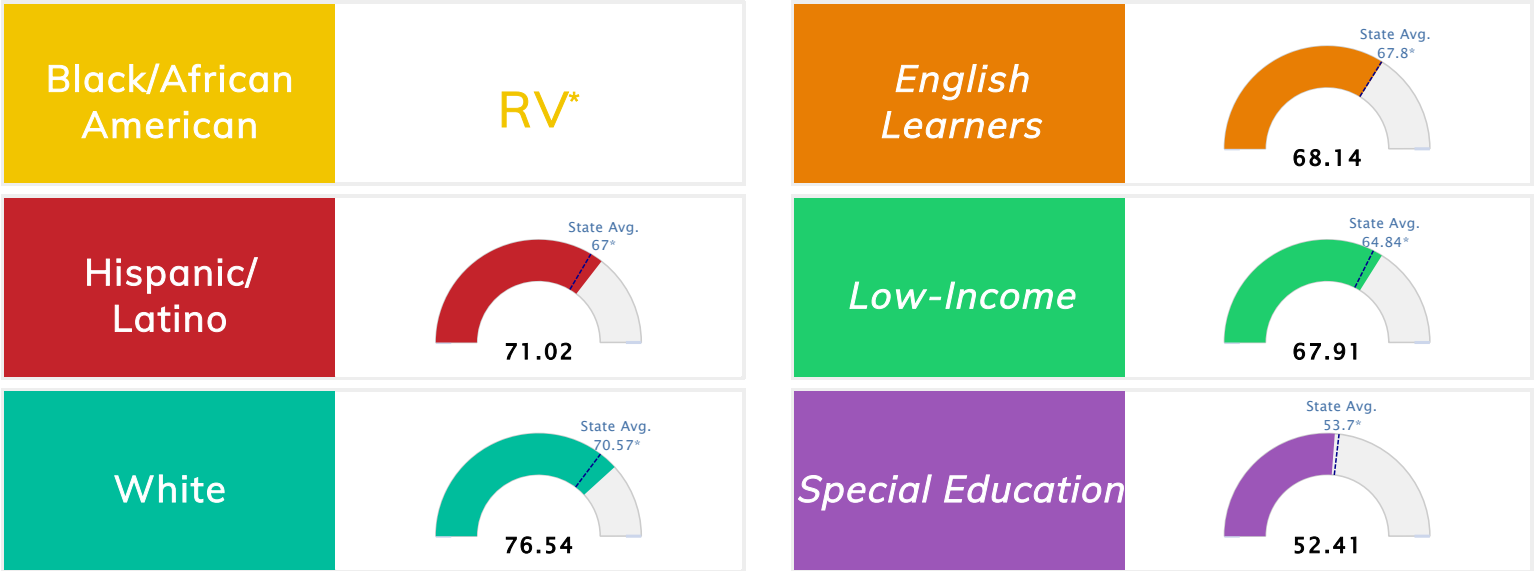

ELA % Tested	Math % Tested		ELA % Tested	Math % Tested

All Students	100.00%	100.00%			
Black / African American	RV***	RV***	English Learners	100.00%	100.00%
Hispanic / Latino	100.00%	100.00%	Economically Disadvantaged	100.00%	100.00%
White	100.00%	100.00%	Students with Disabilities	100.00%	100.00%

***RV = Restricted Value for sub-pops size < 10

Prepared by the Arkansas Department of Education: Division of Elementary and Secondary Education