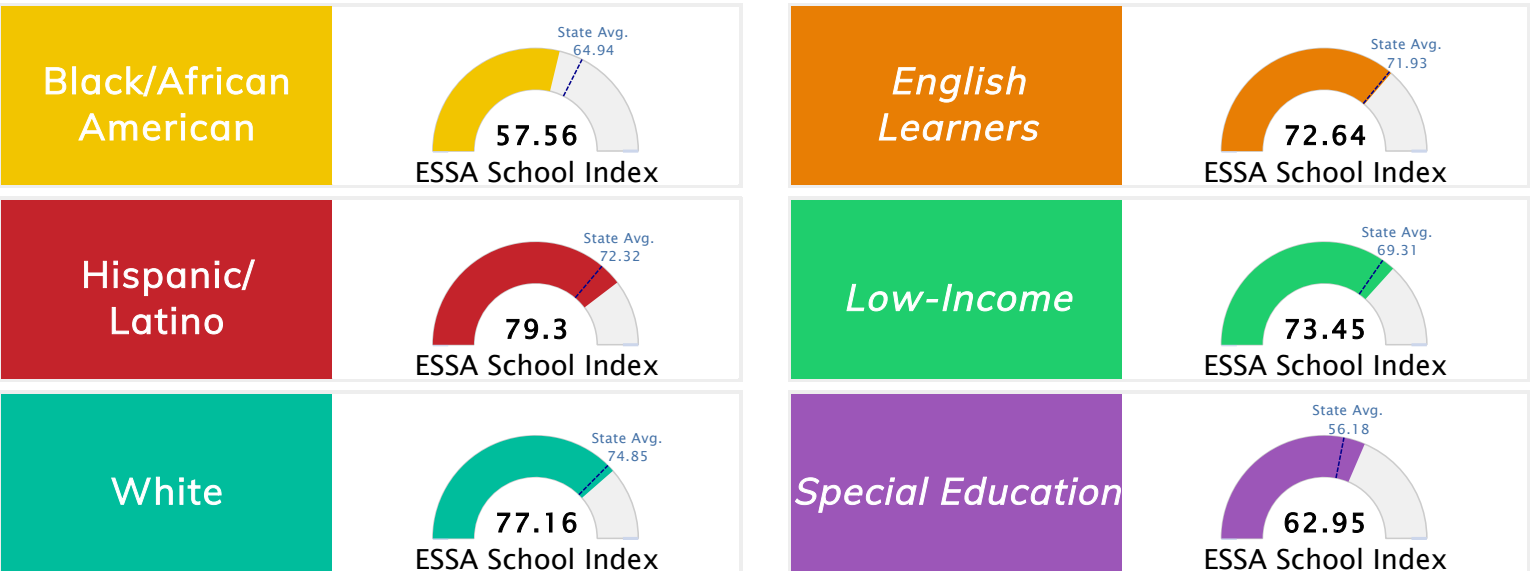

### Public School Rating Score (State Accountability: A-F Letter Grade)

<b>State Accountability</b>	<b>74.3</b>	<b>Public School Rating</b>	<b>B</b>	<b>Rating Scale</b>
-----------------------------	-------------	-----------------------------	----------	---------------------

A = 80.35 and Above  
B = 73.47 - 80.34  
C = 65.98 - 73.46  
D = 58.97 - 65.97  
F = 0.00 - 58.96

\* Alternative Education (AE) program students included in attendance zone for school rating

[Learn More about Public School Rating](#)

### School Performance on the ESSA School Index Score (Federal Accountability)

Graph represents where scores fall in comparison to state averages. For more information about the Every Student Succeeds Act and the ESSA School Index, visit [arkansased.gov](http://arkansased.gov).

Note: Full color represents score

Prepared by the Arkansas Department of Education