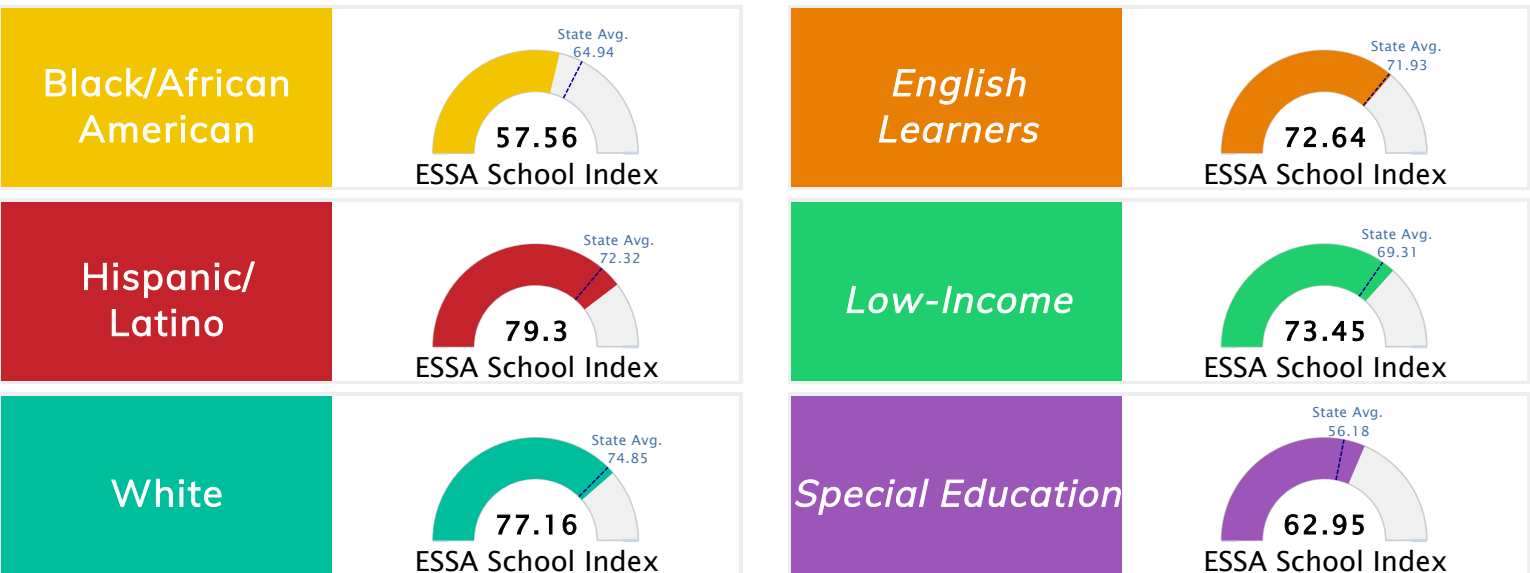

Note: Full color represents score

Prepared by the Arkansas Department of Education