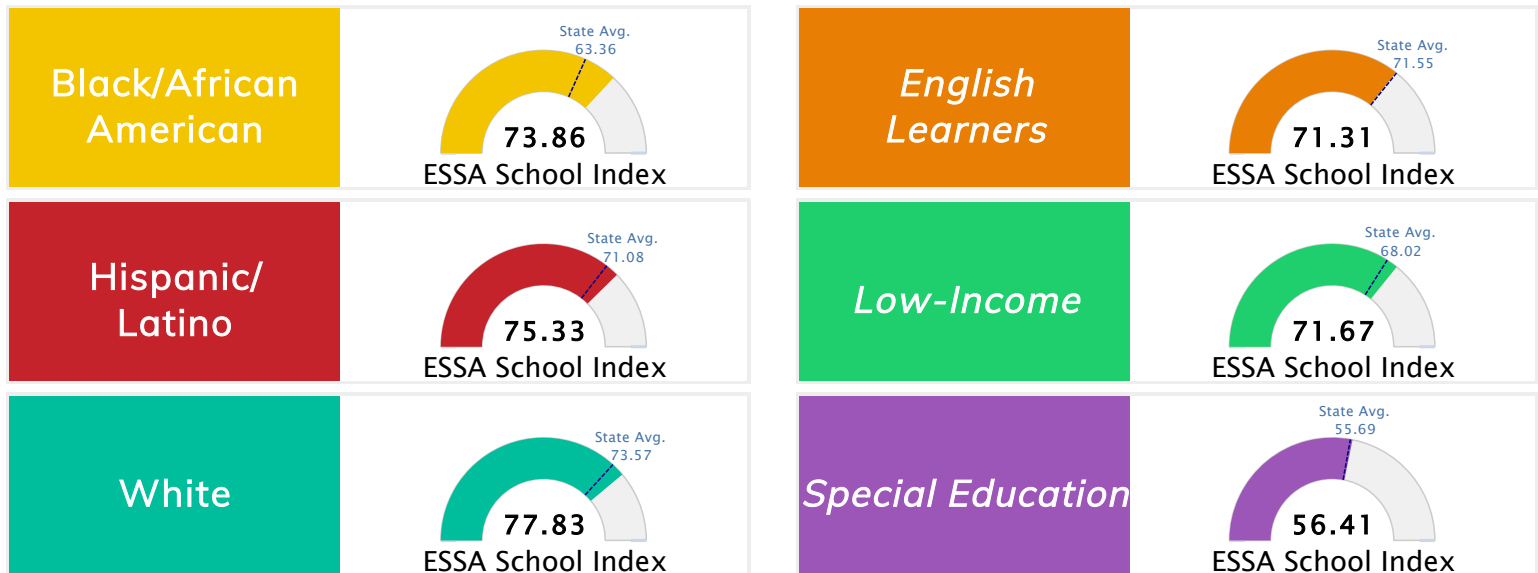

Note: Full color represents score

Prepared by the Arkansas Department of Education