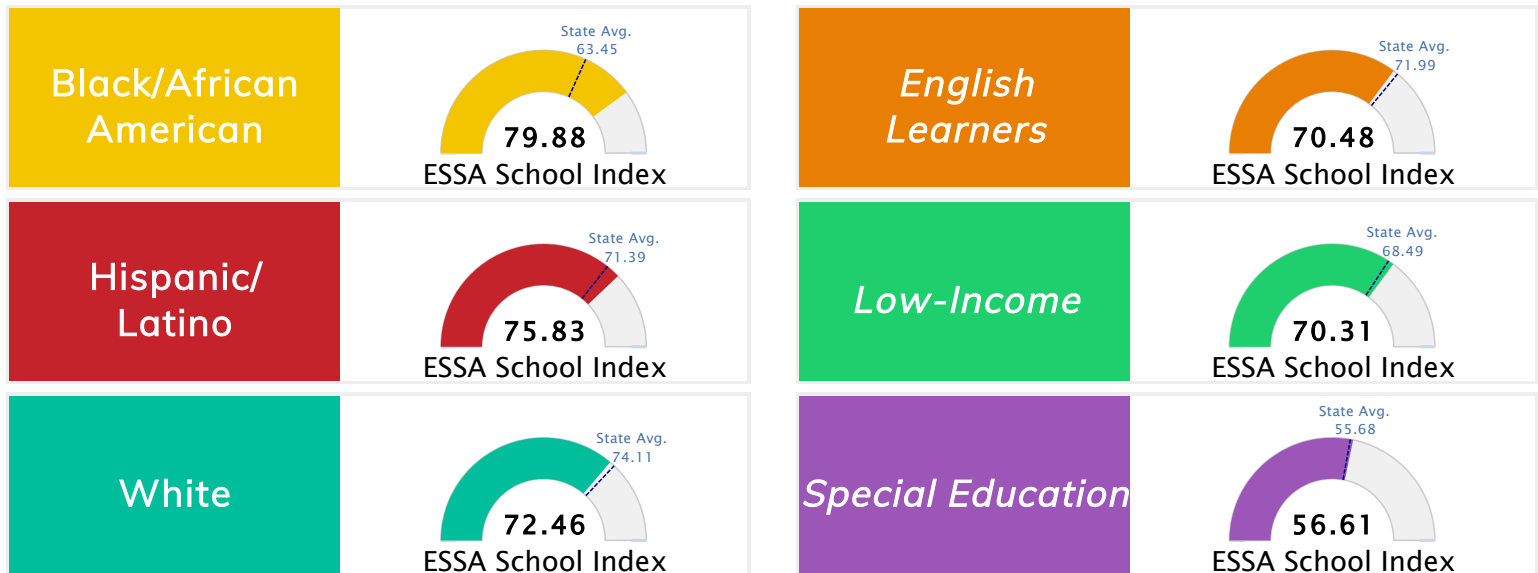

Note: Full color represents score

Prepared by the Arkansas Department of Education