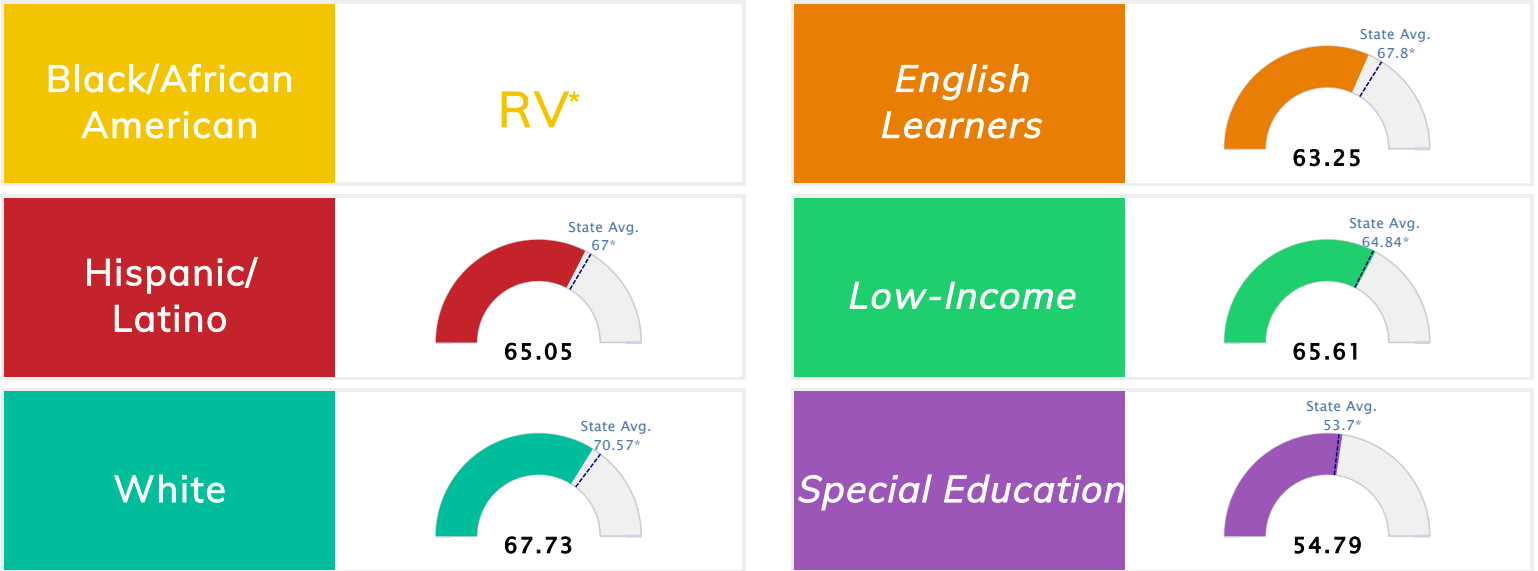

ELA % Tested	Math % Tested		ELA % Tested	Math % Tested
All Students	100.00%	100.00%			
Black / African American	RV***	RV***	English Learners	100.00%	100.00%
Hispanic / Latino	100.00%	100.00%	Economically Disadvantaged	100.00%	100.00%
White	100.00%	100.00%	Students with Disabilities	100.00%	100.00%

***RV = Restricted Value for sub-pops size < 10

Prepared by the Arkansas Department of Education: Division of Elementary and Secondary Education