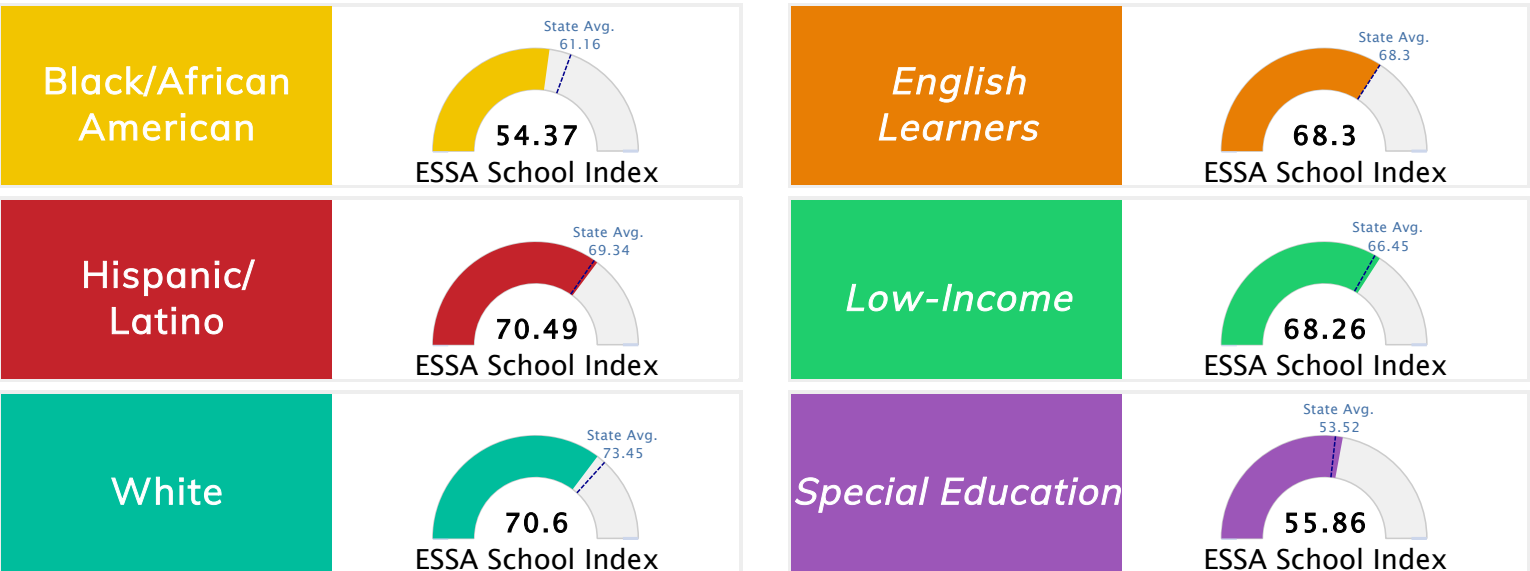

Note: Full color represents score

Prepared by the Arkansas Department of Education