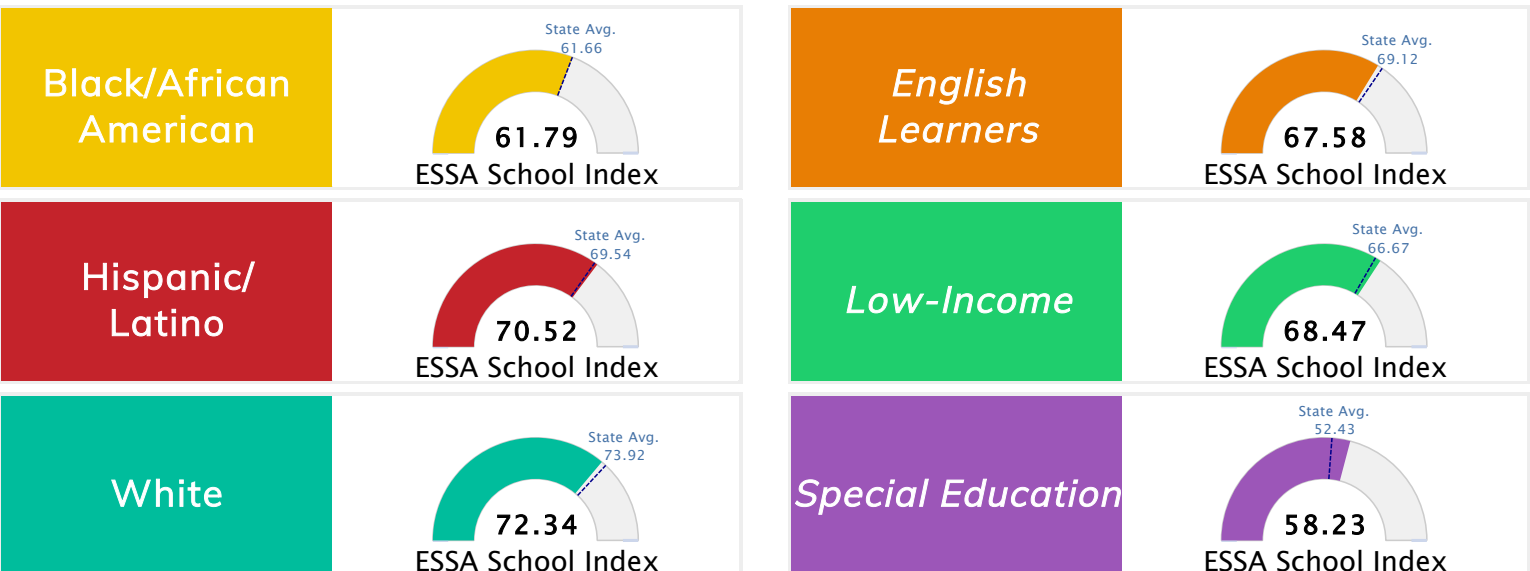

Note: Full color represents score

Prepared by the Arkansas Department of Education