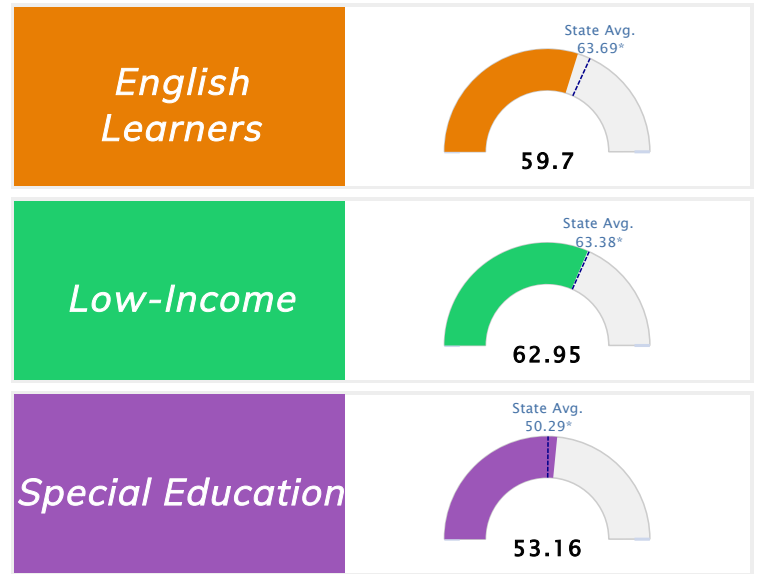

ELA % Tested	Math % Tested		ELA % Tested	Math % Tested
All Students	99.84%	99.69%			
Black / African American	91.67%	91.67%	English Learners	100.00%	100.00%
Hispanic / Latino	100.00%	99.63%	Economically Disadvantaged	100.00%	99.82%
White	100.00%	100.00%	Students with Disabilities	100.00%	100.00%

Prepared by the Arkansas Department of Education: Division of Elementary and Secondary Education