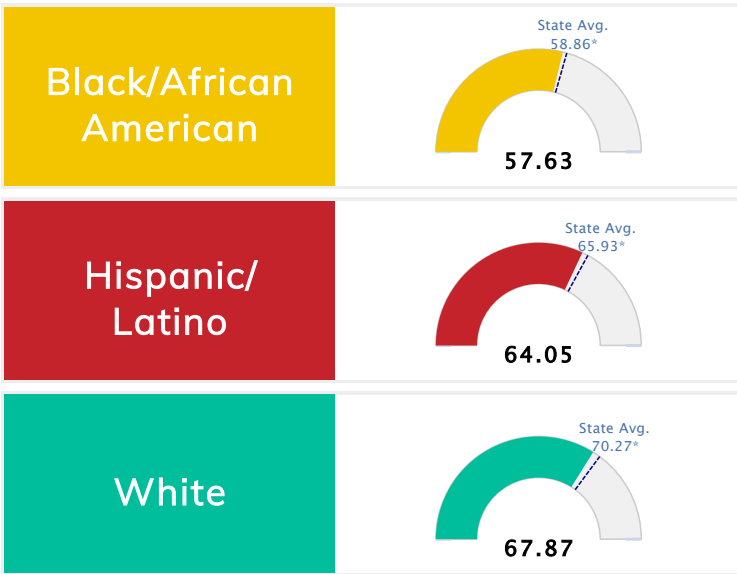

ELA % Tested	Math % Tested		ELA % Tested	Math % Tested
All Students	99.84%	99.69%			
Black / African American	91.67%	91.67%	English Learners	100.00%	100.00%
Hispanic / Latino	100.00%	99.63%	Economically Disadvantaged	100.00%	99.82%
White	100.00%	100.00%	Students with Disabilities	100.00%	100.00%

Prepared by the Arkansas Department of Education: Division of Elementary and Secondary Education