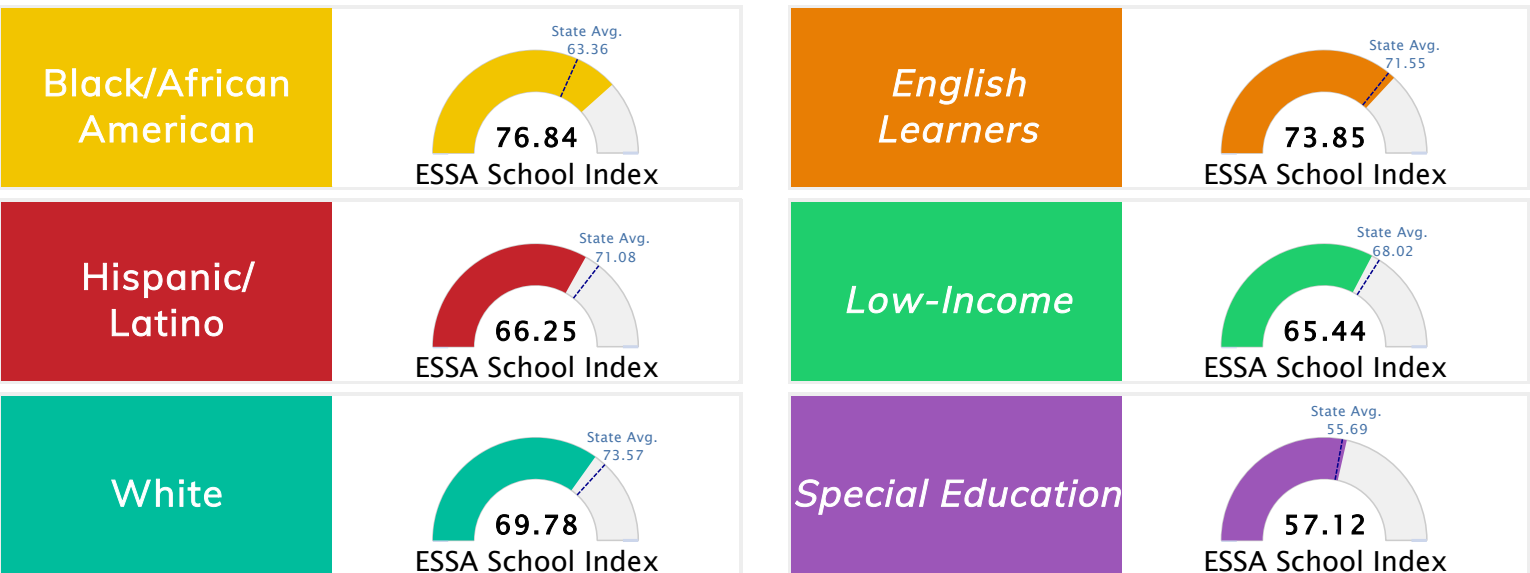

Note: Full color represents score

Prepared by the Arkansas Department of Education