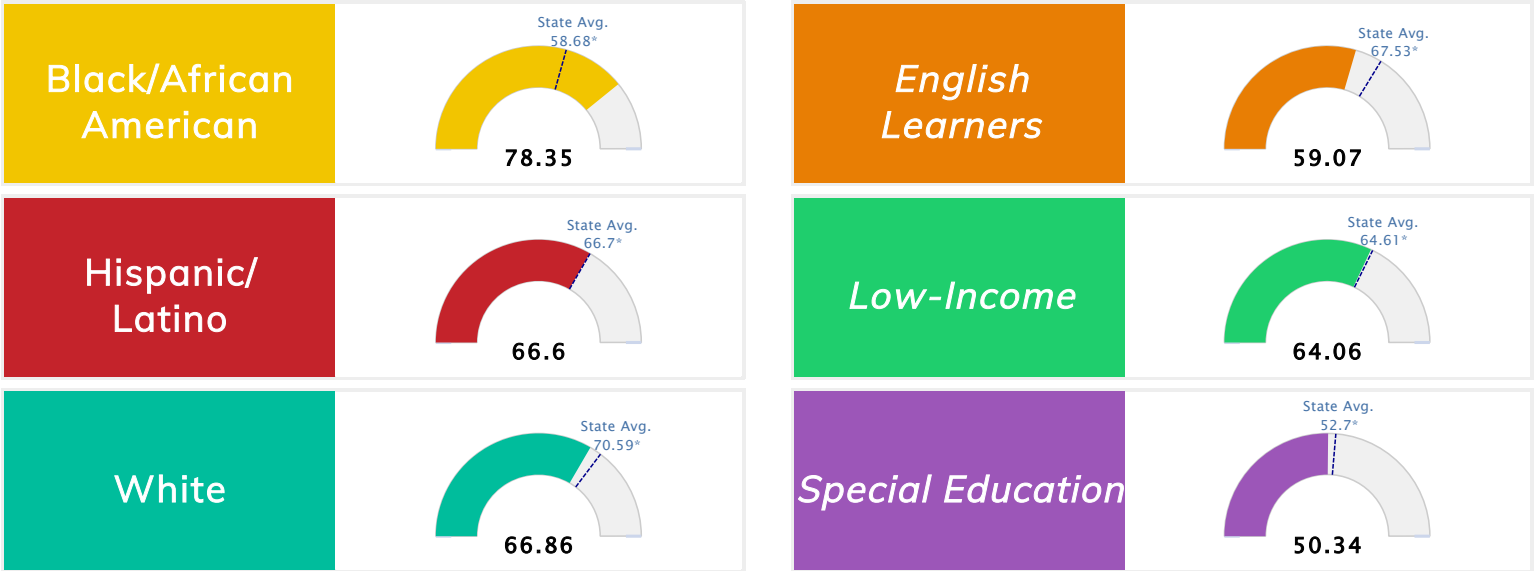

ELA % Tested	Math % Tested		ELA % Tested	Math % Tested
All Students	99.53%	99.53%			
Black / African American	100.00%	100.00%	English Learners	100.00%	100.00%
Hispanic / Latino	100.00%	100.00%	Economically Disadvantaged	100.00%	100.00%
White	99.47%	99.47%	Students with Disabilities	97.22%	97.30%

Prepared by the Arkansas Department of Education: Division of Elementary and Secondary Education