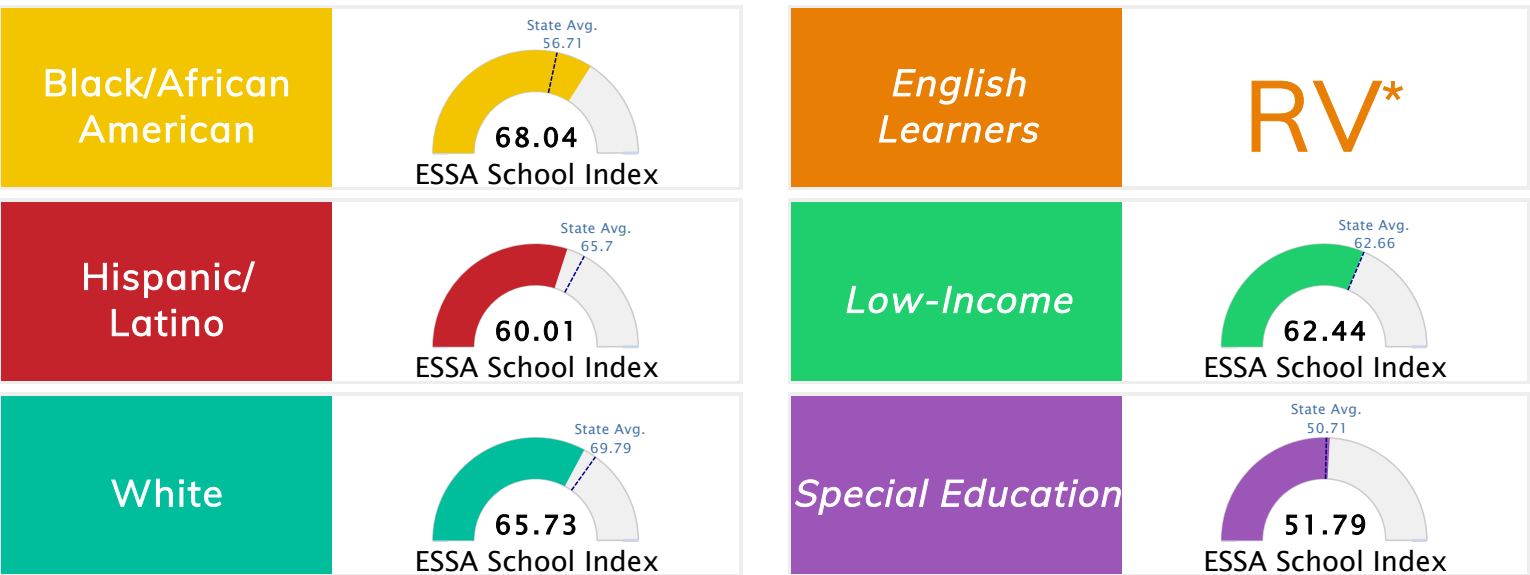

Note: Full color represents score

*RV = Restricted Value for sub-pops size < 10

Prepared by the Arkansas Department of Education