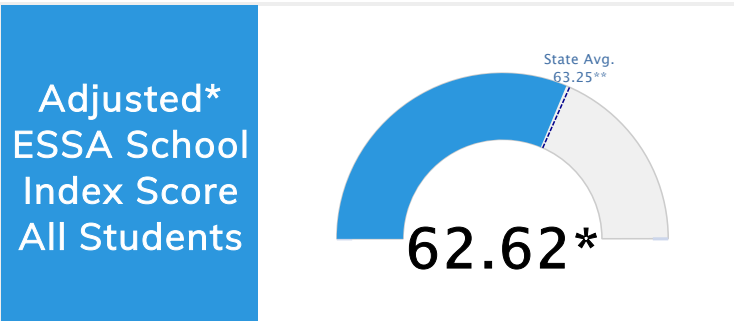

2020 - 2021 • Accountability At-a-Glance • Bald Knob High School

Contact Information
Bald Knob High School | Bald Knob School District
Principal: Lisa Moore | Superintendent: Jedediah Davis
901 N Hickory Street Bald Knob, AR 72010-
http://baldknobschools.org | (501) 724-6464

Student Information			
Grades	9 - 12	Total Enrollment	383
Black	2.09%	English Learners	1.31%
Hispanic	7.05%	Economically Disadvantaged	55.09%
White	86.95%	Students with Disabilities	11.49%

The Public School Rating System (A.C.A. § 6-15-2105) was suspended for the 2020-2021 school year by Act 89 of 2021

School Performance • ESSA School Index Score 2021

*To ensure stakeholders can draw reasonable conclusions about school performance, two scores are reported for all students and subgroups of students. This promotes increased transparency and ensures the information on performance is meaningful and comparable as required by Section 1111(c)(4)(E)(ii) of the Every Student Succeeds Act.

Two scores reported (If both scores are equal the school tested 95% or more students):

- **Adjusted ESSA School Index score:** The Annual ESSA School Index Score follows the approved [ESSA Business Rules](#).
- **Unadjusted ESSA School Index score:** This score reflects school performance for full academic year students that were tested regardless of whether 95% of students tested. Please see percent tested below. These data should only be used to facilitate discussions regarding the impact of COVID-19.

**State Average of ESSA School Index Scores for Grade Span.