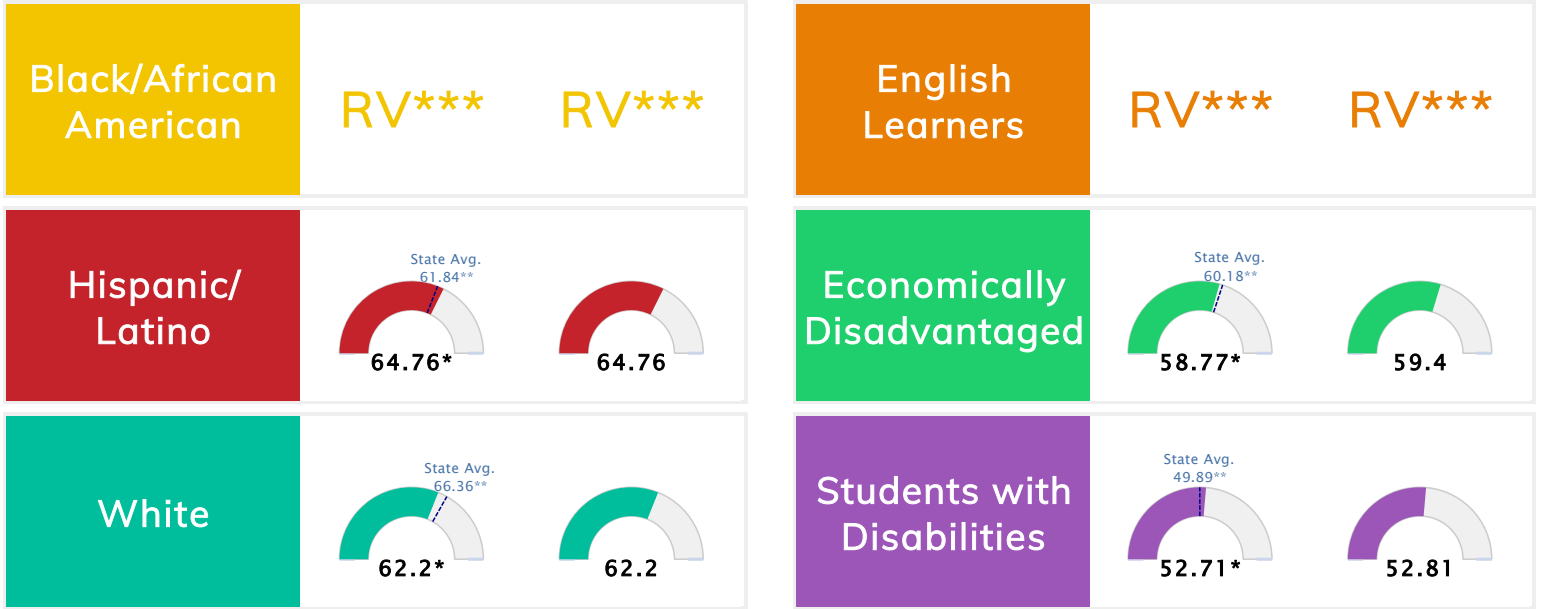

ELA % Tested	Math % Tested		ELA % Tested	Math % Tested

All Students	96.20%	96.74%			
Black / African American	RV***	RV***	English Learners	RV***	RV***
Hispanic / Latino	100.00%	100.00%	Economically Disadvantaged	93.69%	94.59%
White	95.71%	96.32%	Students with Disabilities	91.67%	95.83%

***RV = Restricted Value for sub-pops size < 10

Prepared by the Arkansas Department of Education: Division of Elementary and Secondary Education