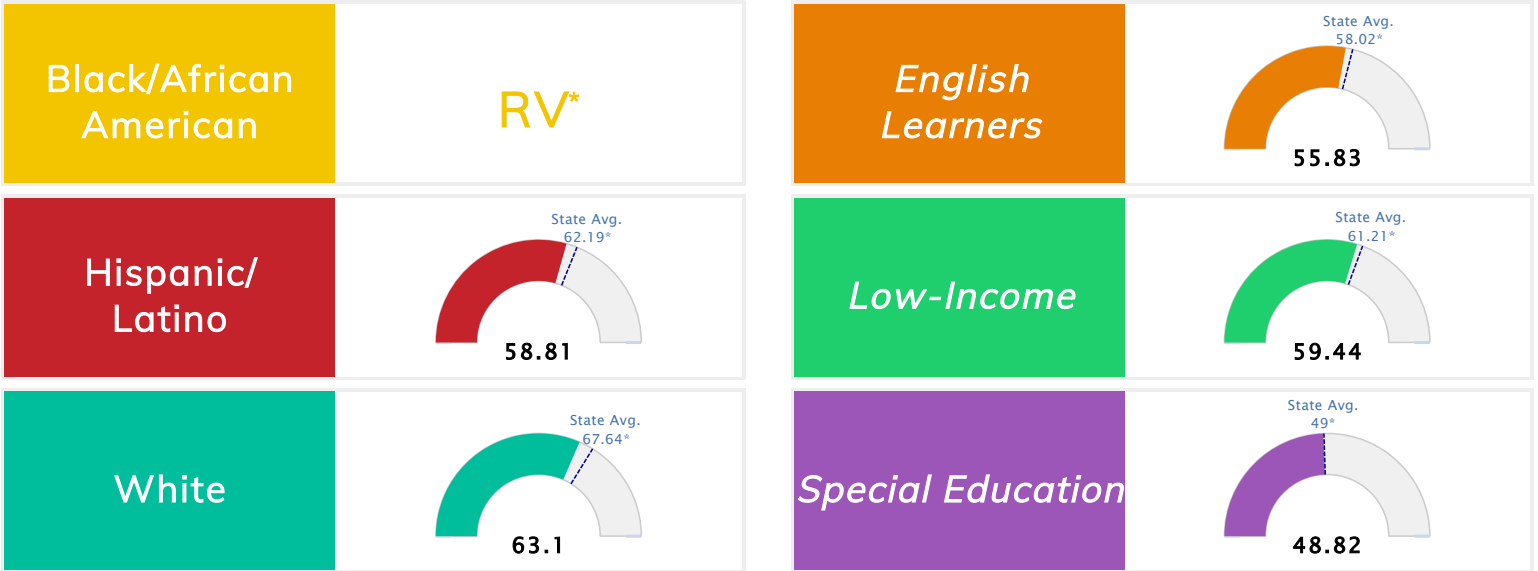

ELA % Tested	Math % Tested		ELA % Tested	Math % Tested

All Students	100.00%	100.00%			
Black / African American	RV***	RV***	English Learners	100.00%	100.00%
Hispanic / Latino	100.00%	100.00%	Economically Disadvantaged	100.00%	100.00%
White	100.00%	100.00%	Students with Disabilities	100.00%	100.00%

***RV = Restricted Value for sub-pops size < 10

Prepared by the Arkansas Department of Education: Division of Elementary and Secondary Education