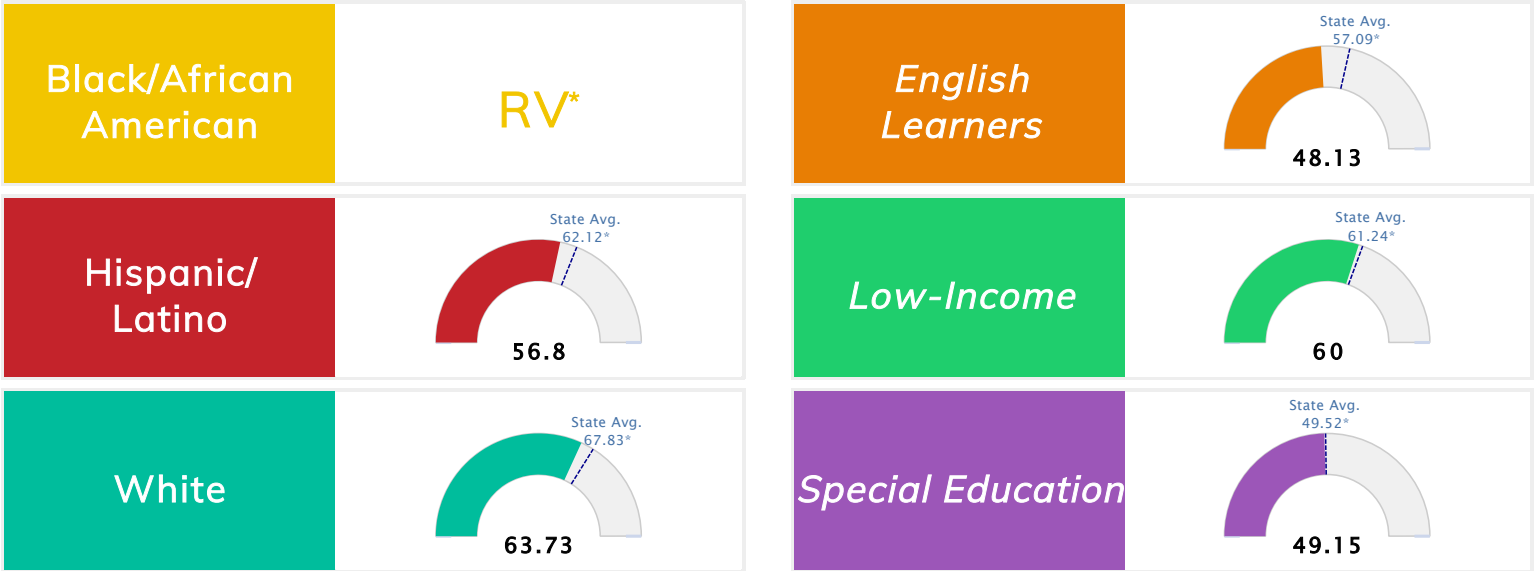

ELA % Tested	Math % Tested		ELA % Tested	Math % Tested

All Students	99.47%	99.47%			
Black / African American	RV***	RV***	English Learners	100.00%	100.00%
Hispanic / Latino	91.67%	91.67%	Economically Disadvantaged	98.97%	98.97%
White	100.00%	100.00%	Students with Disabilities	100.00%	100.00%

***RV = Restricted Value for sub-pops size < 10

Prepared by the Arkansas Department of Education: Division of Elementary and Secondary Education