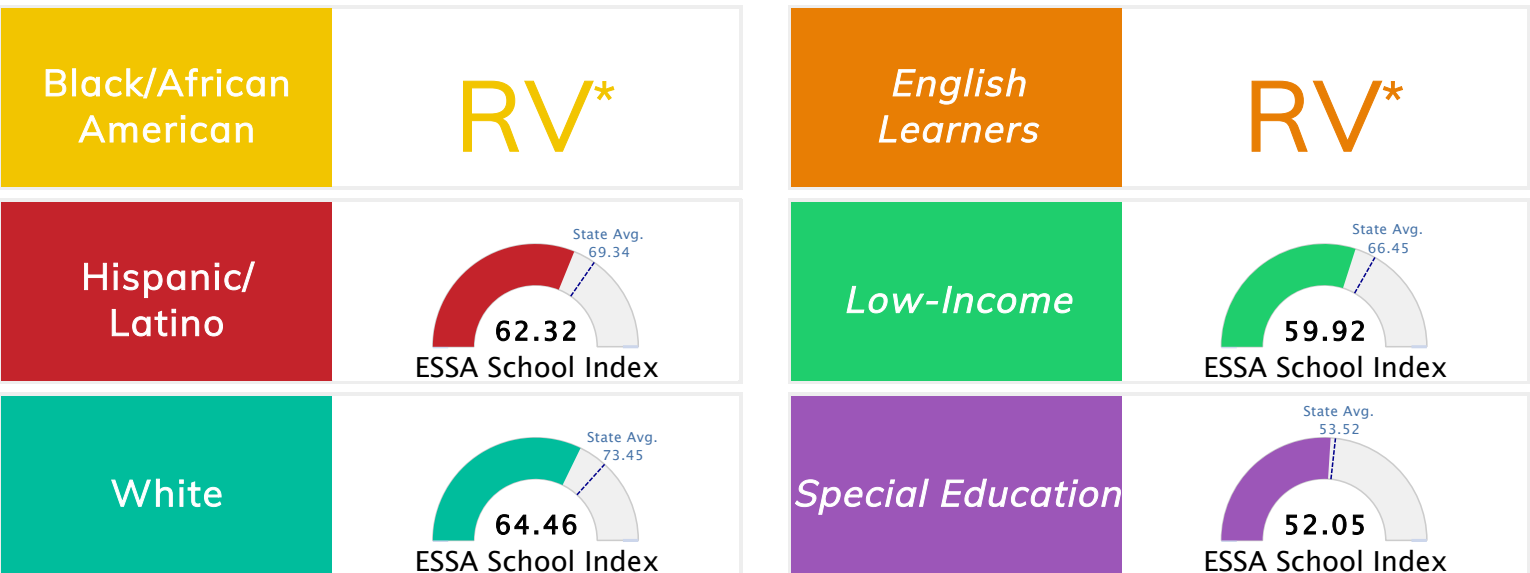

Note: Full color represents score

*RV = Restricted Value for sub-pops size < 10

Prepared by the Arkansas Department of Education