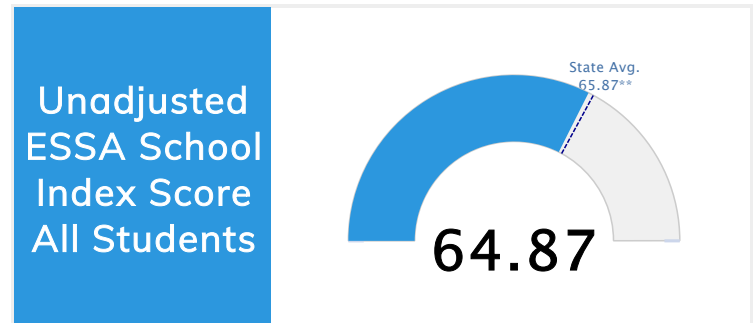

2020 - 2021 • Accountability At-a-Glance • Bald Knob Middle School

Contact Information
Bald Knob Middle School | Bald Knob School District
Principal: Angela Kindrex | Superintendent: Jedediah Davis
601 N Hickory Street Bald Knob, AR 72010-
http://baldknobschools.org | (501) 724-5652

Student Information			
Grades	6 - 8	Total Enrollment	291
Black	1.03%	<i>English Learners</i>	0.34%
Hispanic	6.19%	<i>Economically Disadvantaged</i>	56.70%
White	87.97%	<i>Students with Disabilities</i>	13.75%

The Public School Rating System (A.C.A. § 6-15-2105) was suspended for the 2020-2021 school year by Act 89 of 2021

School Performance • ESSA School Index Score 2021

*To ensure stakeholders can draw reasonable conclusions about school performance, two scores are reported for all students and subgroups of students. This promotes increased transparency and ensures the information on performance is meaningful and comparable as required by Section 1111(c)(4)(E)(ii) of the Every Student Succeeds Act.

Two scores reported (If both scores are equal the school tested 95% or more students):

- **Adjusted ESSA School Index score:** The Annual ESSA School Index Score follows the approved [ESSA Business Rules](#).
- **Unadjusted ESSA School Index score:** This score reflects school performance for full academic year students that were tested regardless of whether 95% of students tested. Please see percent tested below. These data should only be used to facilitate discussions regarding the impact of COVID-19.

**State Average of ESSA School Index Scores for Grade Span.