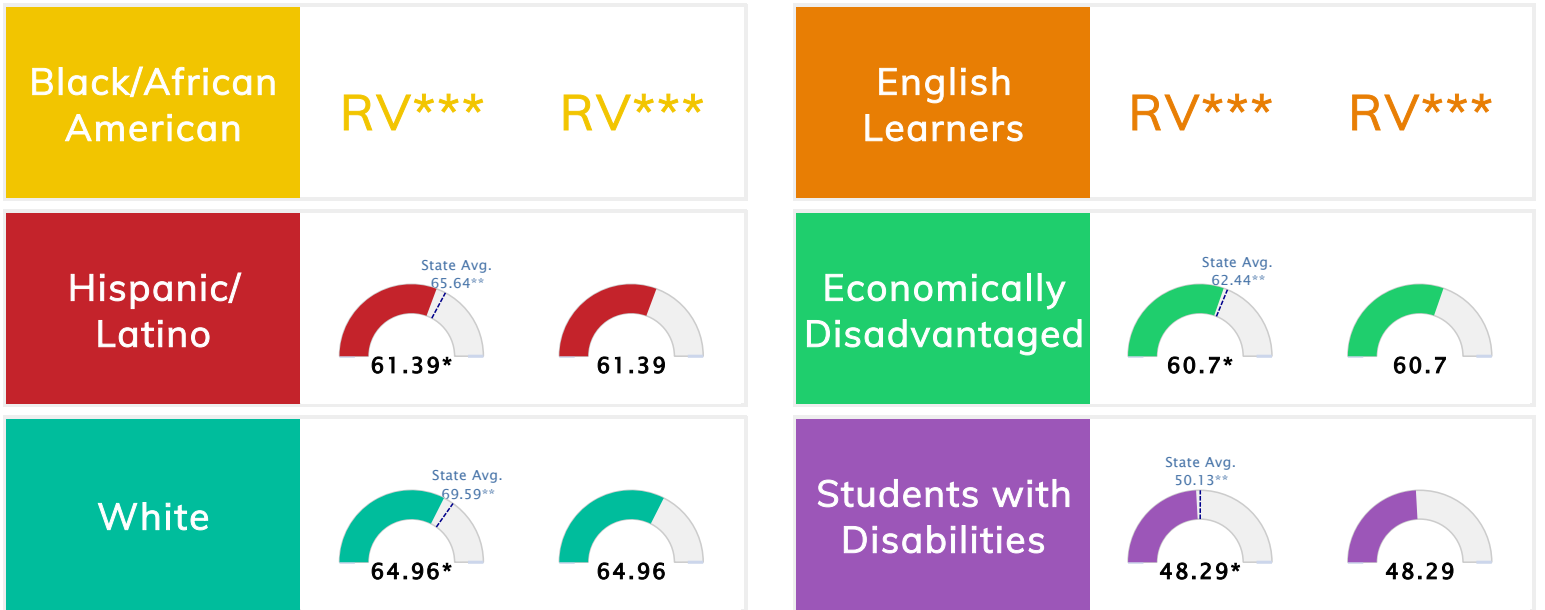

ELA % Tested   Math % Tested

ELA % Tested   Math % Tested

All Students	99.64%	99.64%				
Black / African American	RV***	RV***	English Learners	RV***	RV***	
Hispanic / Latino	100.00%	100.00%	Economically Disadvantaged	99.35%	99.35%	
White	99.59%	99.59%	Students with Disabilities	100.00%	100.00%	

***RV = Restricted Value for sub-pops size < 10

Prepared by the Arkansas Department of Education: Division of Elementary and Secondary Education