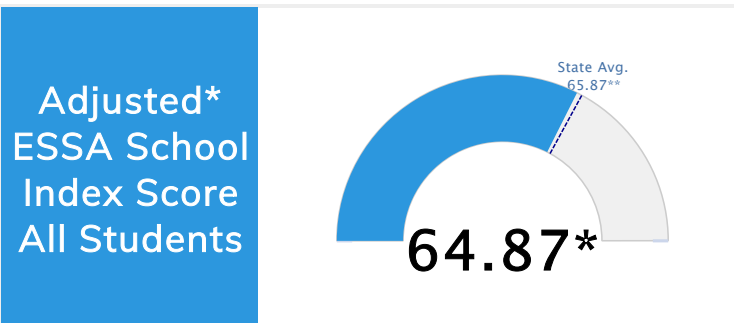

2020 - 2021 • Accountability At-a-Glance • Bald Knob Middle School

Contact Information
Bald Knob Middle School | Bald Knob School District
Principal: Angela Kindrex | Superintendent: Jedediah Davis
601 N Hickory Street Bald Knob, AR 72010-
http://baldknobschools.org | (501) 724-5652

Student Information			
Grades	6 - 8	Total Enrollment	291
Black	1.03%	<i>English Learners</i>	0.34%
Hispanic	6.19%	<i>Economically Disadvantaged</i>	56.70%
White	87.97%	<i>Students with Disabilities</i>	13.75%

The Public School Rating System (A.C.A. § 6-15-2105) was suspended for the 2020-2021 school year by Act 89 of 2021

School Performance • ESSA School Index Score 2021

*To ensure stakeholders can draw reasonable conclusions about school performance, two scores are reported for all students and subgroups of students. This promotes increased transparency and ensures the information on performance is meaningful and comparable as required by Section 1111(c)(4)(E)(ii) of the Every Student Succeeds Act.

Two scores reported (If both scores are equal the school tested 95% or more students):

- **Adjusted ESSA School Index score:** The Annual ESSA School Index Score follows the approved [ESSA Business Rules](#).
- **Unadjusted ESSA School Index score:** This score reflects school performance for full academic year students that were tested regardless of whether 95% of students tested. Please see percent tested below. These data should only be used to facilitate discussions regarding the impact of COVID-19.

**State Average of ESSA School Index Scores for Grade Span.