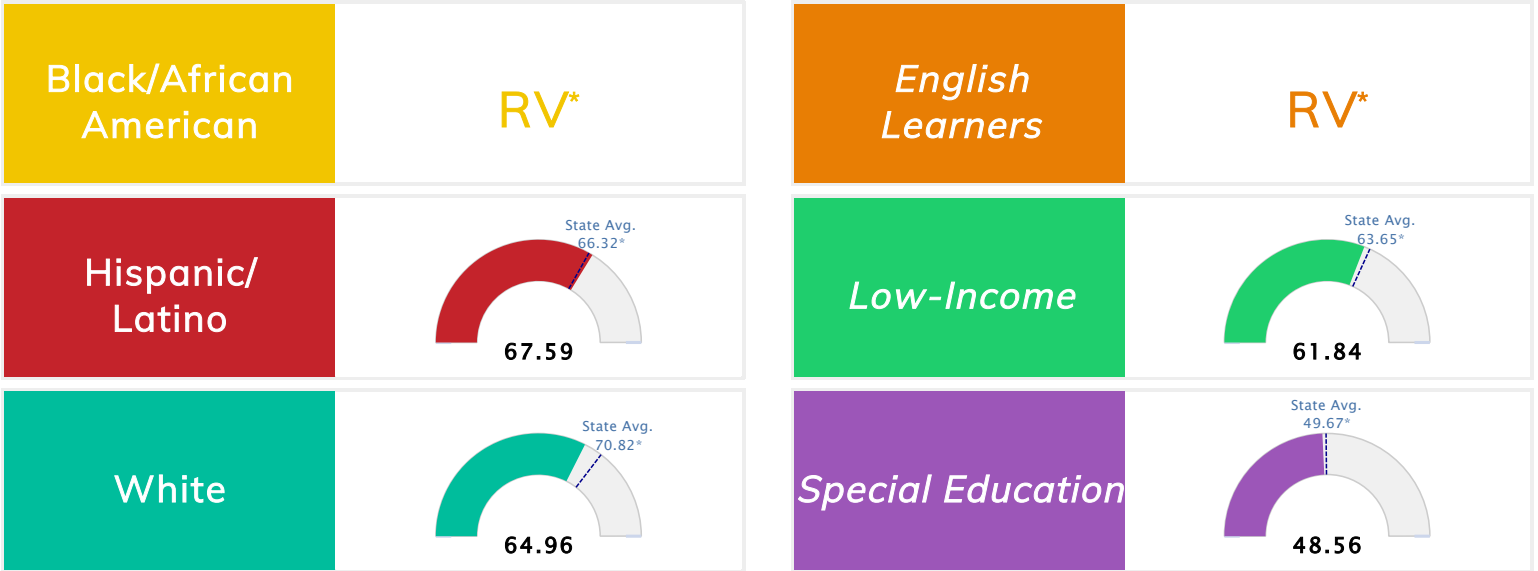

ELA % Tested	Math % Tested		ELA % Tested	Math % Tested
All Students	99.64%	99.64%			
Black / African American	RV***	RV***	English Learners	RV***	RV***
Hispanic / Latino	91.67%	91.67%	Economically Disadvantaged	99.39%	99.39%
White	100.00%	100.00%	Students with Disabilities	100.00%	100.00%

***RV = Restricted Value for sub-pops size < 10

Prepared by the Arkansas Department of Education: Division of Elementary and Secondary Education