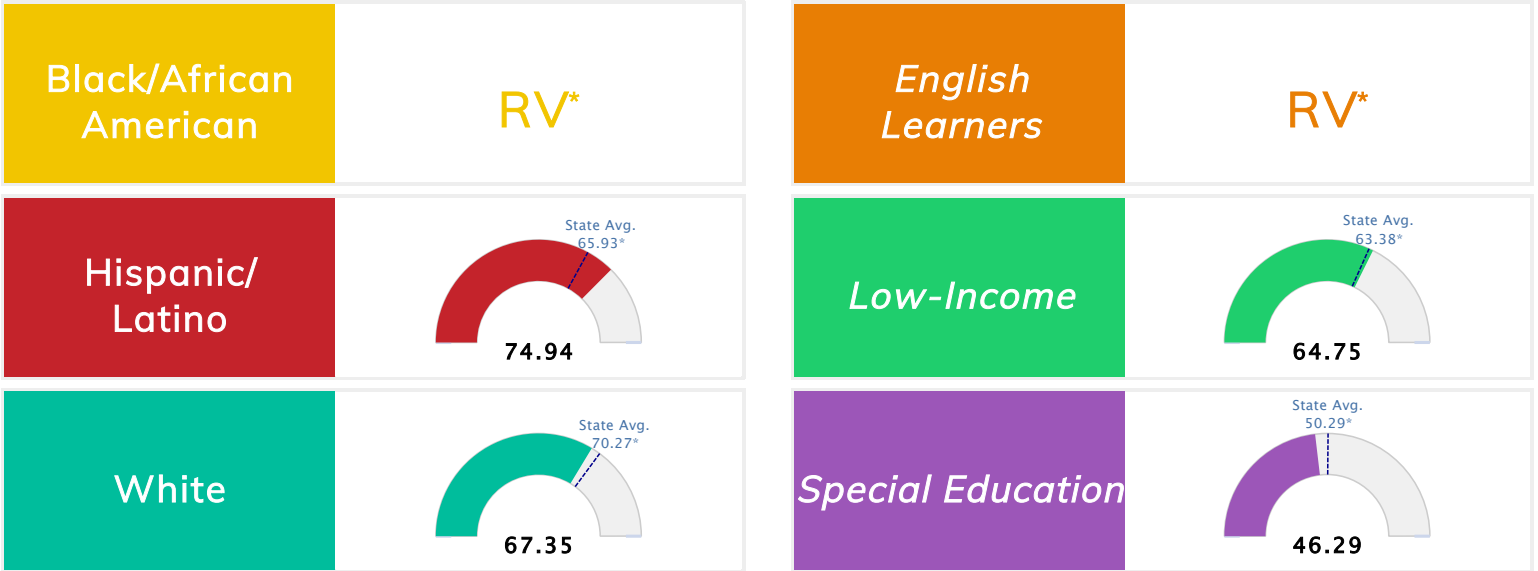

ELA % Tested	Math % Tested		ELA % Tested	Math % Tested

All Students	99.60%	99.60%			
Black / African American	RV***	RV***	English Learners	RV***	RV***
Hispanic / Latino	100.00%	100.00%	Economically Disadvantaged	99.29%	99.29%
White	100.00%	100.00%	Students with Disabilities	100.00%	100.00%

***RV = Restricted Value for sub-pops size < 10

Prepared by the Arkansas Department of Education: Division of Elementary and Secondary Education