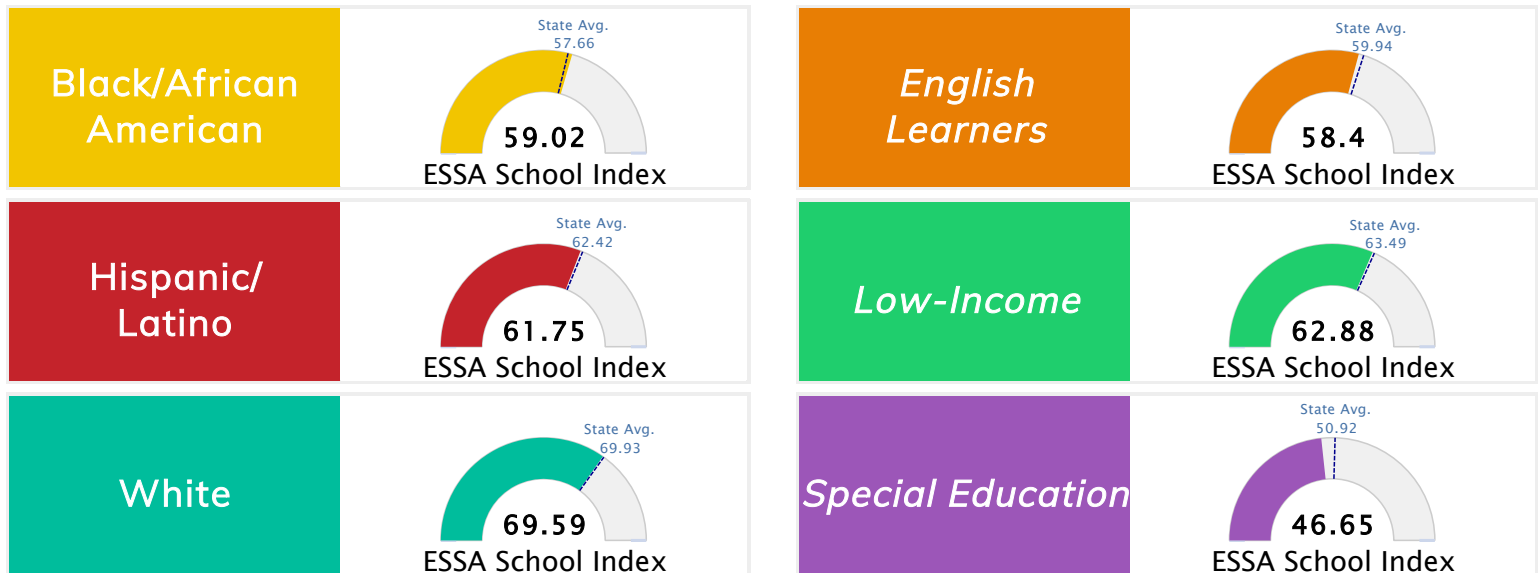

Note: Full color represents score

Prepared by the Arkansas Department of Education