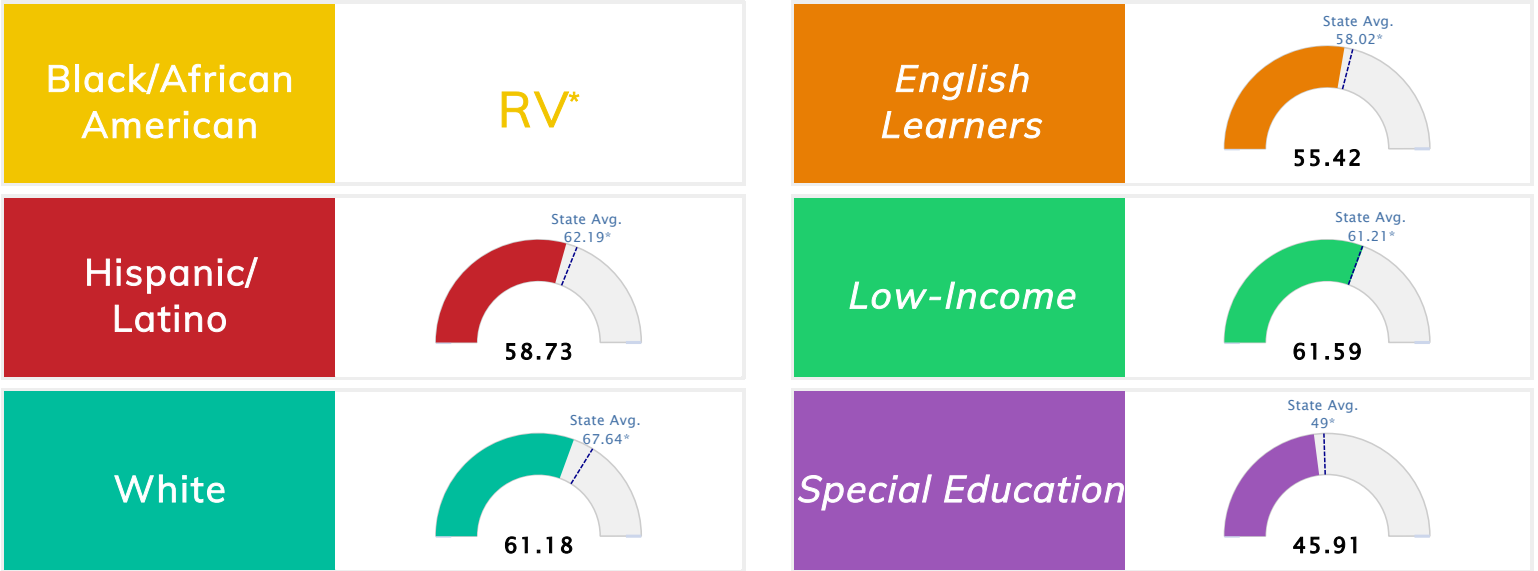

ELA % Tested	Math % Tested		ELA % Tested	Math % Tested

All Students	96.00%	96.00%			
Black / African American	RV***	RV***	English Learners	94.23%	94.23%
Hispanic / Latino	96.72%	96.72%	Economically Disadvantaged	95.99%	95.99%
White	95.82%	95.82%	Students with Disabilities	94.51%	94.51%

***RV = Restricted Value for sub-pops size < 10

Prepared by the Arkansas Department of Education: Division of Elementary and Secondary Education