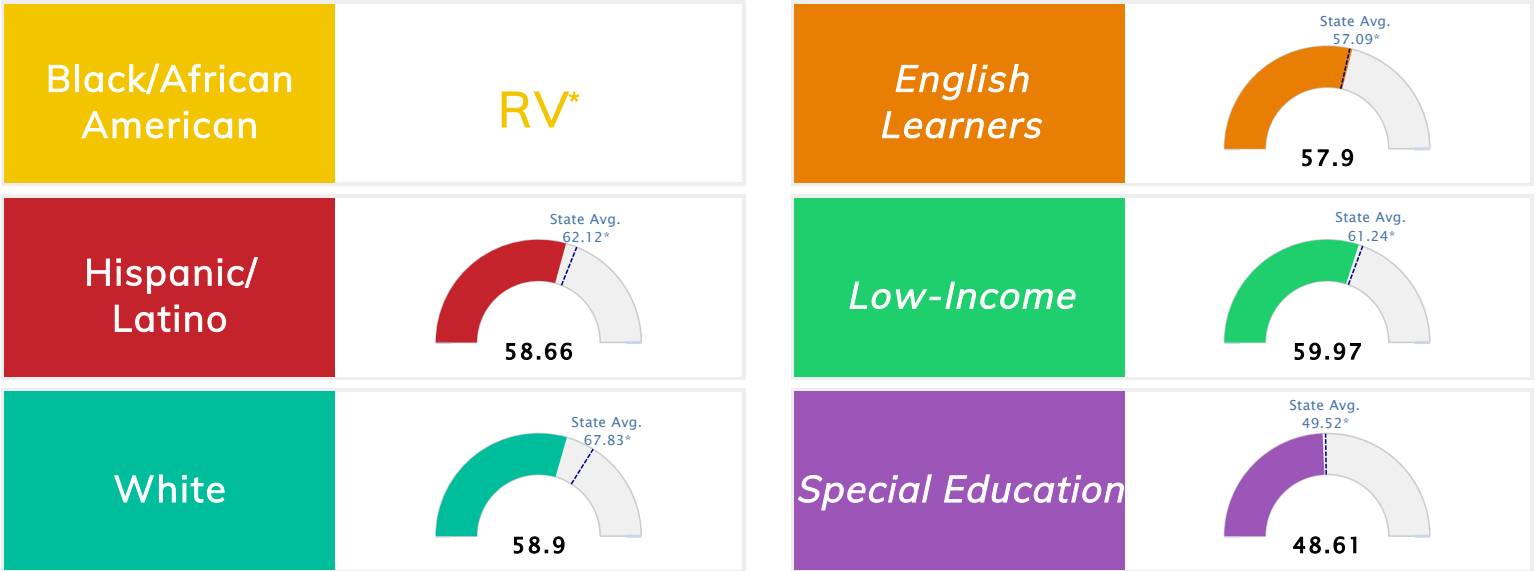

ELA % Tested	Math % Tested		ELA % Tested	Math % Tested

All Students	97.65%	98.83%			
Black / African American	RV***	RV***	English Learners	100.00%	100.00%
Hispanic / Latino	100.00%	100.00%	Economically Disadvantaged	97.65%	98.83%
White	97.28%	98.83%	Students with Disabilities	97.67%	97.67%

***RV = Restricted Value for sub-pops size < 10

Prepared by the Arkansas Department of Education: Division of Elementary and Secondary Education